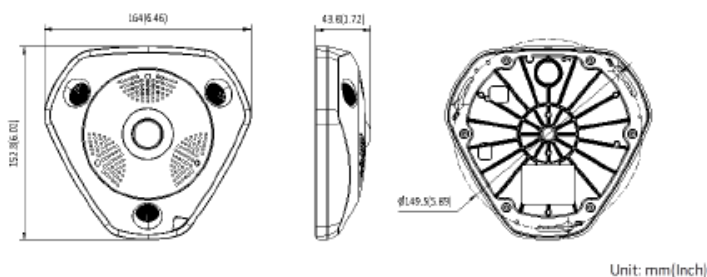

Kodio

PVIP-120IR

12MP Fisheye Network Camera

Key Features

- * 1/1.7" Progressive Scan CMOS
- * 12 megapixel image sensor (Up to 4000 x 3072 resolution)
- * Multiple viewing modes
- * Line crossing and intrusion detection
- * Ceiling, wall or table mount modes
- * Up to 15m IR range
- * 360 view angle
- * Built-in microphone & speaker
- * Audio/Alarm IO/ RS485(-S model)
- * IP66
- * IK10 vandal proof

Specification

| | DETAILS | PVIP-120IR |
|------------------|--|---|
| Interface | Communication Interface | 1 RJ45 10M/100M/1000M Ethernet interface; 1 RS485 interface(-S) |
| | Audio Input | 1 3.5mm audio interface, Mic in/Line in (-S); 1 built-in microphone by default, 24db |
| | Audio Output | 1 3.5mm audio output interface (-S); |
| | | 1 built-in speaker by default, support echo cancellation |
| | Alarm Input(-S) | 1 |
| | Alarm Output(-S) | 1 |
| On-board storage | Built-in Micro SD/SDHC/SDXC slot, up to 128 GB | |
| General | Operating Conditions | Indo Indoor: -10 °C – 50 °C (14 °F – 122 °F) -V: -30 °C – 60 °C (-22 °F – 140 °F) Humidity 95% or less (non-condensing) |
| | Power Supply | 12 VDC ± 10% / PoE (802.3af) |
| | Power Consumption | Max. 12W |
| | IR Range | 15 meters |
| | Impact Protection | IEC60068-2-75Eh, 20J; EN50102, up to IK10 |
| | Ingress Protection level | IP66 |
| | Dimensions | 164x152.8x43.8mm(6.46"x6.02"x1.72") |
| | Weight | 1400g |
| | Power Consumption | 22W |
| | Dimensions / Weight | Φ195×159mm / 2850 g |

Dimension

Accessories