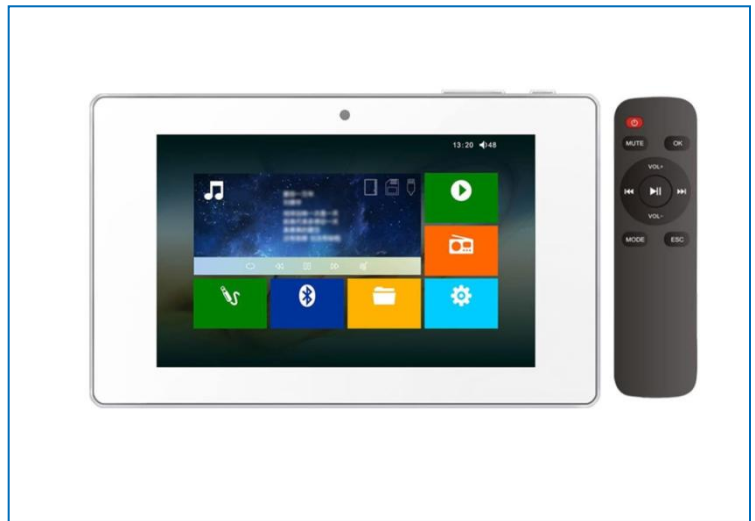

- A7 In Wall Amplifier For Smart Home System
- Android pad + Class D amplifier
- Multi - language setting
- Free Wiselink app to control amplifiers as system to work together or separately.

Description

7 is one in wall amplifier with a 7" android pad installed in the wall for home audio solutions. You can change the language in setting to English, Russian & Germany etc. You can download apps from internet and install.

Features : With our app "WiseServer" pre-install in system and you can download one from google play or apple store to control the amplifier from your mobile phone.

Local : If you have 2 or more amplifiers in house different rooms, you can control them in system by app "WiseLink". Reserve Zigbee/Z Wave port, contact us for your custom if necessary.

Scenes : This unit is widely used for home, office & hotel etc. You can connect 2 microphones to the item for family concert. It's recommended to connect with 8 speakers from 2 zone, can be controlled volume separately.