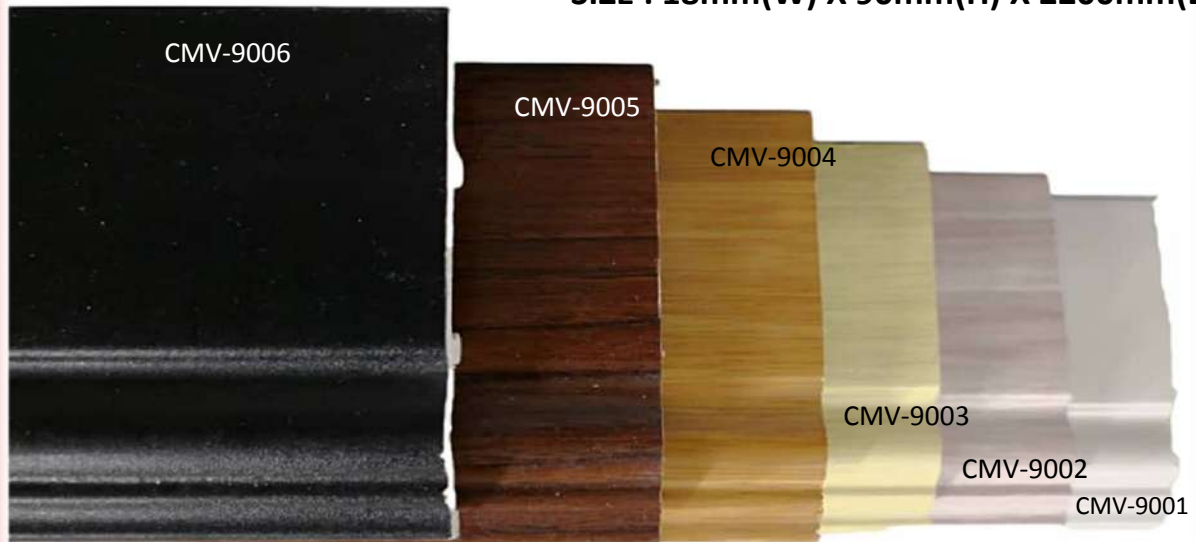

MATTE BLACK (HST-7006)

SIZE : 17mm(W) X 70mm(H) X 2200mm(L)

GET A FLOOR SDN BHD

GET A FLOOR SDN BHD

SIZE : 15mm(W) X 80mm(H) X 2440mm(L)

COLOUR CODE :

PEARLY WHITE (F-8010)

SCANDIGREY (F-8020)

MUJI OAK (F-8030)

NATURAL TEAK (F-8040)

NOBLE WALNUT (F-8050)

MATTE BLACK (F-8060)

COLOUR CODE :

PEARLY WHITE (CMV-9001)

SCANDIGREY (CMV-9002)

MUJI OAK (CMV-9003)

NATURAL TEAK (CMV-9004)

NOBLE WALNUT (CMV-9005)

MATTE BLACK (CMV-9006)

SIZE : 18mm(W) X 90mm(H) X 2200mm(L)

GET A FLOOR SDN BHD

LP2215-10 Plain White

LP2215-11 Nordic Oak

LP2215-12 Platinum Grey