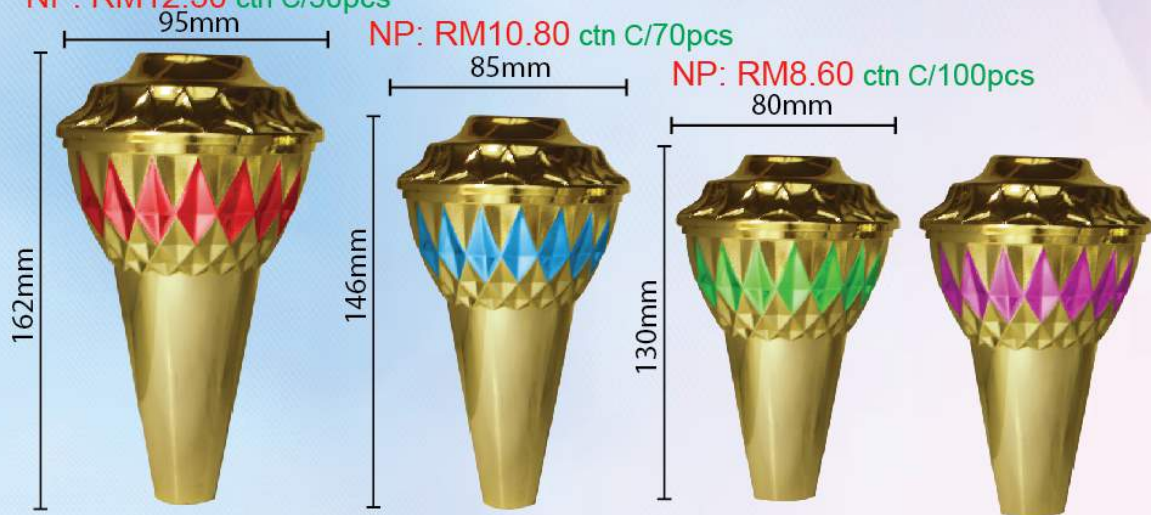

T136X A/B/C (G/RD, G/BL, G/GR, G/PK)

NP: RM12.30 ctn C/50pcs

NP: RM10.80 ctn C/70pcs

NP: RM8.60 ctn C/100pcs