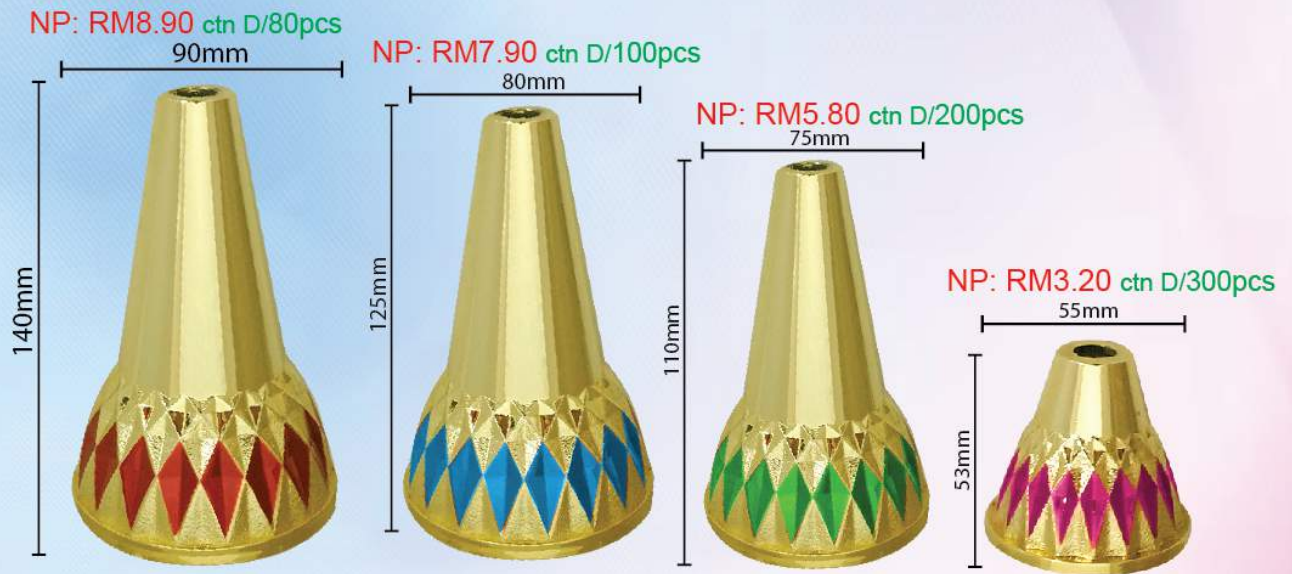

New item 2023-2024 **CHROMED PLASTIC TROPHY COMPONENT**

BB20 A/B/C/D (G/S)

NEW

BB20X A/B/C/D (G/RD, G/BL, G/GR, G/PK)

NEW

BB20N A/B/C/D (S/RD, S/BL, S/GR, S/PK, S/G)

New item 2023-2024 **CHROMED PLASTIC TROPHY COMPONENT**