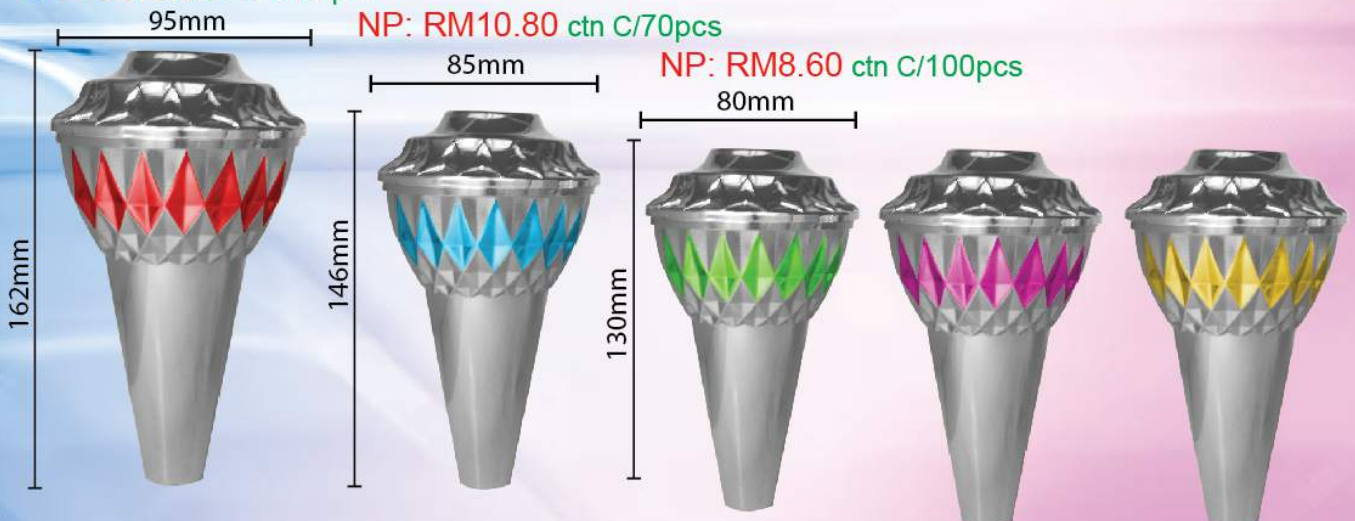

New item 2023-2024 **CHROMED PLASTIC TROPHY COMPONENT**

BB20 A/B/C/D (G/S)

NEW

BB20X A/B/C/D (G/RD, G/BL, G/GR, G/PK)

NEW

BB20N A/B/C/D (S/RD, S/BL, S/GR, S/PK, S/G)

New item 2023-2024 **CHROMED PLASTIC TROPHY COMPONENT**