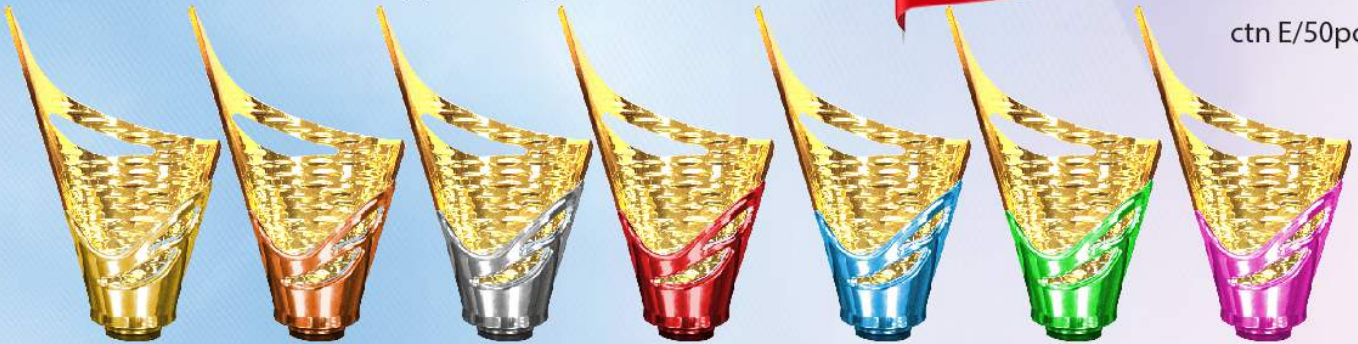

NEW

NP: RM8.00
ctn E/50pcs

T116(G/G, G/BZ, G/S, G/RD, G/BL, G/GR, G/PK)
155mm(H) x 110mm(W)

NEW

NP: RM8.00
ctn E/50pcs

T137(G/G, G/BZ, G/S, G/RD, G/BL, G/GR, G/PK)
155mm(H) x 110mm(W)

NEW

NP: RM10.60
ctn D/80pcs