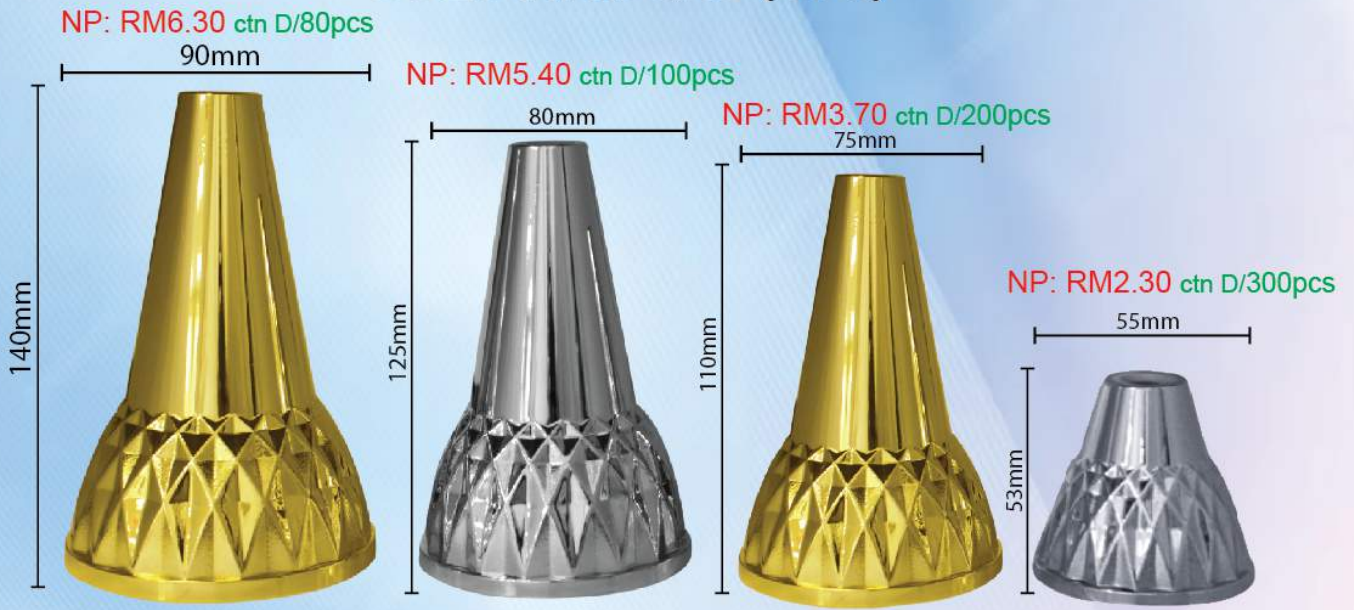

New item 2023-2024 **CHROMED PLASTIC TROPHY COMPONENT**

BB20 A/B/C/D (G/S)

NEW

BB20X A/B/C/D (G/RD, G/BL, G/GR, G/PK)

NEW

BB20N A/B/C/D (S/RD, S/BL, S/GR, S/PK, S/G)

New item 2023-2024 **CHROMED PLASTIC TROPHY COMPONENT**