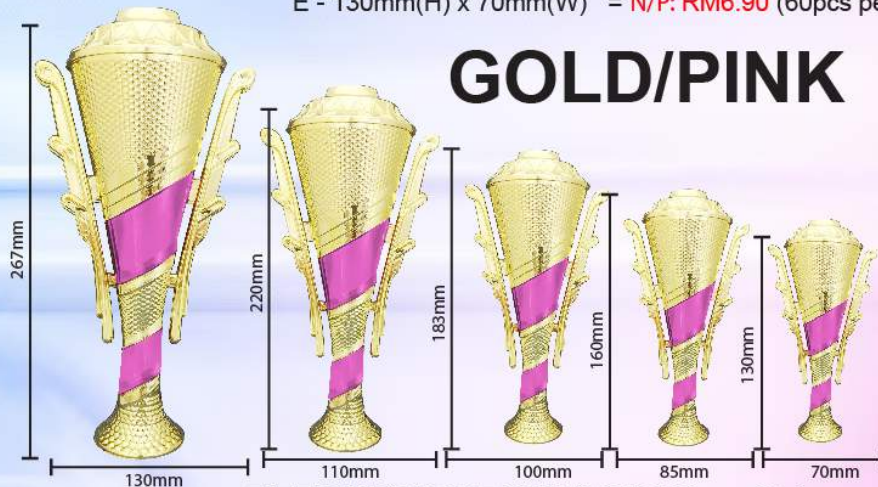

GOLD/RED

T147(G/RD)ABCDE (25/21/28/48/60 per Ctn)

- A - 267mm(H) x 130mm(W) = N/P: **RM18.40** (25pcs per ctn)
- B - 220mm(H) x 110mm(W) = N/P: **RM14.50** (21pcs per ctn)
- C - 183mm(H) x 100mm(W) = N/P: **RM11.00** (28pcs per ctn)
- D - 160mm(H) x 85mm(W) = N/P: **RM8.00** (48pcs per ctn)
- E - 130mm(H) x 70mm(W) = N/P: **RM6.90** (60pcs per ctn)

New item 2023-2024 CHROMED PLASTIC TROPHY COMPONENT

GOLD/BLUE

T147(G/BL)ABCDE (25/21/28/48/60 per Ctn)

A - 267mm(H) x 130mm(W) = **N/P: RM18.40** (25pcs per ctn)

B - 220mm(H) x 110mm(W) = **N/P: RM14.50** (21pcs per ctn)

C - 183mm(H) x 100mm(W) = **N/P: RM11.00** (28pcs per ctn)

D - 160mm(H) x 85mm(W) = **N/P: RM8.00** (48pcs per ctn)

E - 130mm(H) x 70mm(W) = **N/P: RM6.90** (60pcs per ctn)

GOLD/GREEN

T147(G/GR)ABCDE (25/21/28/48/60 per Ctn)

E - 130mm(H) x 70mm(W) = **N/P: RM6.90** (60pcs per ctn)

GOLD/PINK

T147(G/PK)ABCDE (25/21/28/48/60 per Ctn)

A - 267mm(H) x 130mm(W) = **N/P: RM18.40** (25pcs per ctn)

B - 220mm(H) x 110mm(W) = **N/P: RM14.50** (21pcs per ctn)