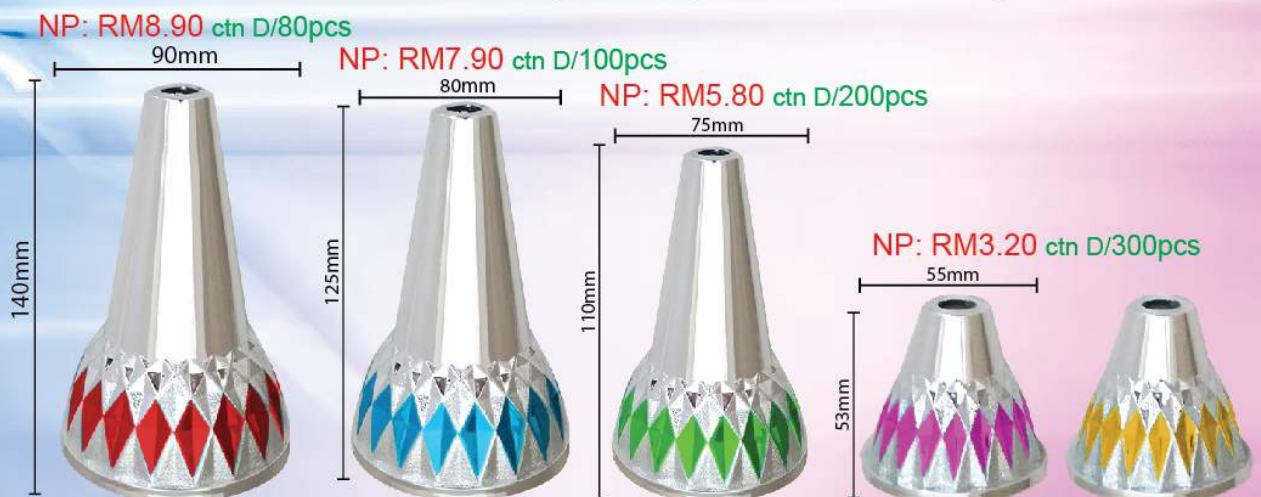

New item 2023-2024 **CHROMED PLASTIC TROPHY COMPONENT**

BB20 A/B/C/D (G/S)

NEW

BB20X A/B/C/D (G/RD, G/BL, G/GR, G/PK)

NEW

BB20N A/B/C/D (S/RD, S/BL, S/GR, S/PK, S/G)

New item 2023-2024 **CHROMED PLASTIC TROPHY COMPONENT**