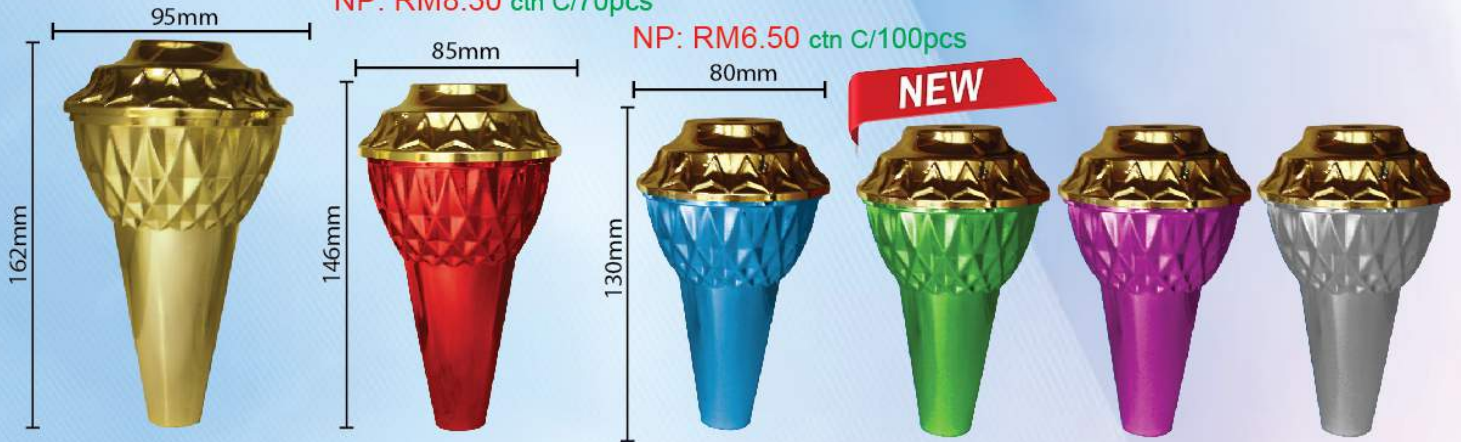

NP: RM12.50 ctn C/50pcs

New item 2023-2024 **CHROMED PLASTIC TROPHY COMPONENT**

T136 A/B/C (G/RD/BL/GR/PK/S)

NP: RM9.70 ctn C/50pcs

NP: RM8.30 ctn C/70pcs

NP: RM6.50 ctn C/100pcs

NEW

T136X A/B/C (G/RD, G/BL, G/GR, G/PK)