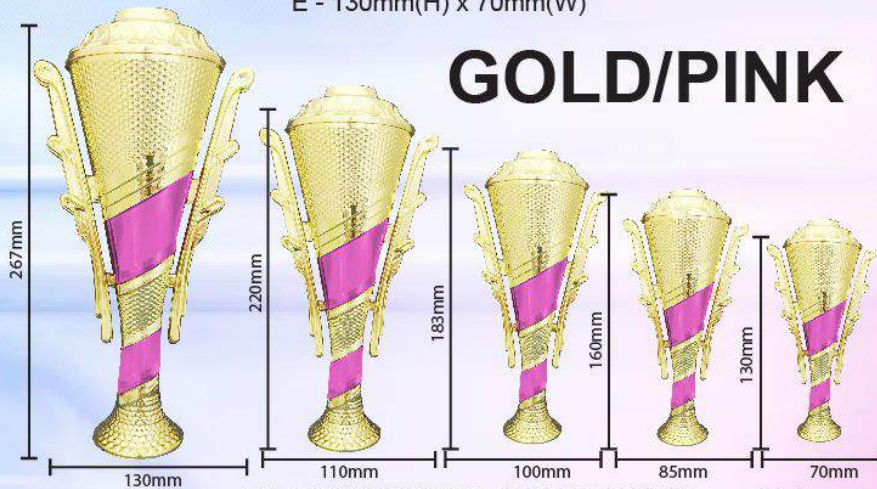

180mm(H) x 84mm(W)

T146N (S/RD, S/BL, S/GR, S/PK, S/G)

180mm(H) x 84mm(W)

New item 2023-2024 **CHROMED PLASTIC TROPHY COMPONENT**

GOLD

T147(G)ABCDE (25/21/28/48/60 per Ctn)

- A - 267mm(H) x 130mm(W)
- B - 220mm(H) x 110mm(W)
- C - 183mm(H) x 100mm(W)
- D - 160mm(H) x 85mm(W)
- E - 130mm(H) x 70mm(W)

GOLD/RED

T147(G/RD)ABCDE (25/21/28/48/60 per Ctn)

- A - 267mm(H) x 130mm(W)
- B - 220mm(H) x 110mm(W)
- C - 183mm(H) x 100mm(W)
- D - 160mm(H) x 85mm(W)
- E - 130mm(H) x 70mm(W)

New item 2023-2024 CHROMED PLASTIC TROPHY COMPONENT

GOLD/BLUE

T147(G/BL)ABCDE (25/21/28/48/60 per Ctn)

- A - 267mm(H) x 130mm(W)
- B - 220mm(H) x 110mm(W)
- C - 183mm(H) x 100mm(W)
- D - 160mm(H) x 85mm(W)
- E - 130mm(H) x 70mm(W)

GOLD/GREEN

T147(G/GR)ABCDE (25/21/28/48/60 per Ctn)

- A - 267mm(H) x 130mm(W)
- B - 220mm(H) x 110mm(W)
- C - 183mm(H) x 100mm(W)
- D - 160mm(H) x 85mm(W)
- E - 130mm(H) x 70mm(W)

GOLD/PINK

T147(G/PK)ABCDE (25/21/28/48/60 per Ctn)

- A - 267mm(H) x 130mm(W)
- B - 220mm(H) x 110mm(W)
- C - 183mm(H) x 100mm(W)
- D - 160mm(H) x 85mm(W)
- E - 130mm(H) x 70mm(W)