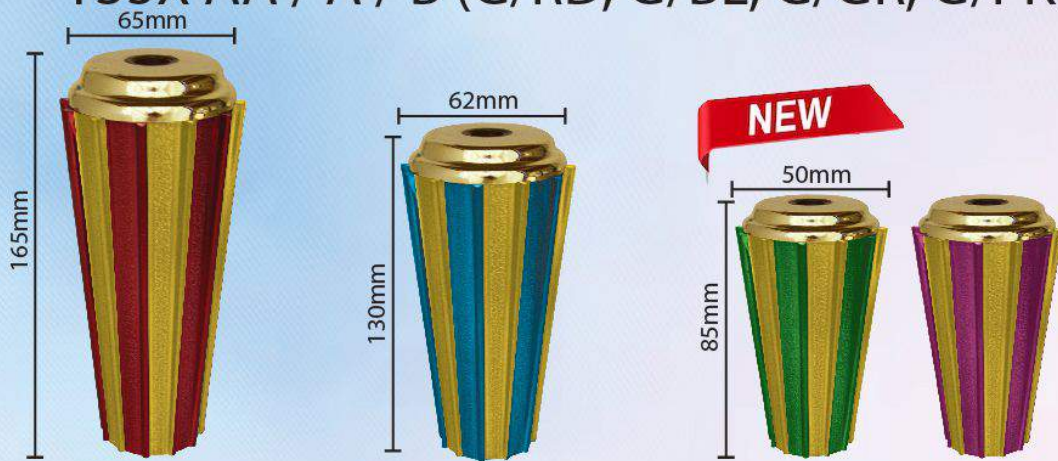

T35X AA / A / B (G/RD, G/BL, G/GR, G/PK)