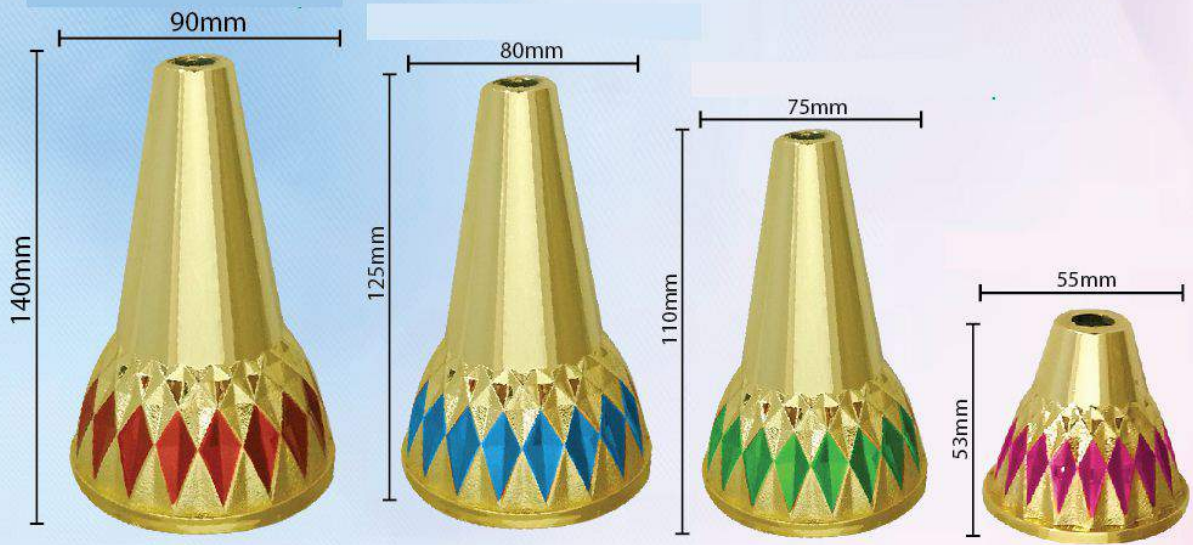

T136X A/B/C (G/RD, G/BL, G/GR, G/PK)

NEW

T136N A/B/C (S/RD, S/BL, S/GR, S/PK, S/G)

New item 2023-2024 **CHROMED PLASTIC TROPHY COMPONENT**
BB20 A/B/C/D (G/S)

NEW

BB20X A/B/C/D (G/RD, G/BL, G/GR, G/PK)

NEW

BB20N A/B/C/D (S/RD, S/BL, S/GR, S/PK, S/G)