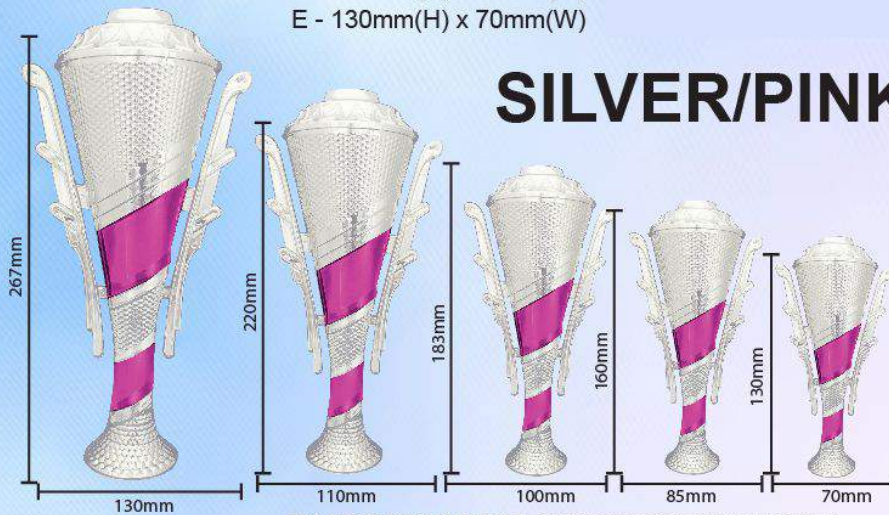

- A - 267mm(H) x 130mm(W)
- B - 220mm(H) x 110mm(W)
- C - 183mm(H) x 100mm(W)
- D - 160mm(H) x 85mm(W)
- E - 130mm(H) x 70mm(W)

GOLD/PINK

T147(G/PK)ABCDE (25/21/28/48/60 per Ctn)

- A - 267mm(H) x 130mm(W)
- B - 220mm(H) x 110mm(W)
- C - 183mm(H) x 100mm(W)
- D - 160mm(H) x 85mm(W)
- E - 130mm(H) x 70mm(W)

SILVER/RED

T147(S/RD)ABCDE (25/21/28/48/60 per Ctn)

- A - 267mm(H) x 130mm(W)
- B - 220mm(H) x 110mm(W)
- C - 183mm(H) x 100mm(W)
- D - 160mm(H) x 85mm(W)
- E - 130mm(H) x 70mm(W)

SILVER/BLUE

T147(S/BL)ABCDE (25/21/28/48/60 per Ctn)

- A - 267mm(H) x 130mm(W)
- B - 220mm(H) x 110mm(W)
- C - 183mm(H) x 100mm(W)
- D - 160mm(H) x 85mm(W)
- E - 130mm(H) x 70mm(W)

New item 2023-2024 **CHROMED PLASTIC TROPHY COMPONENT**

SILVER/GREEN

T147(S/GR)ABCDE (25/21/28/48/60 per Ctn)

- A - 267mm(H) x 130mm(W)
- B - 220mm(H) x 110mm(W)
- C - 183mm(H) x 100mm(W)
- D - 160mm(H) x 85mm(W)
- E - 130mm(H) x 70mm(W)

SILVER/PINK

T147(S/PK)ABCDE (25/21/28/48/60 per Ctn)

- A - 267mm(H) x 130mm(W)
- B - 220mm(H) x 110mm(W)
- C - 183mm(H) x 100mm(W)
- D - 160mm(H) x 85mm(W)
- E - 130mm(H) x 70mm(W)