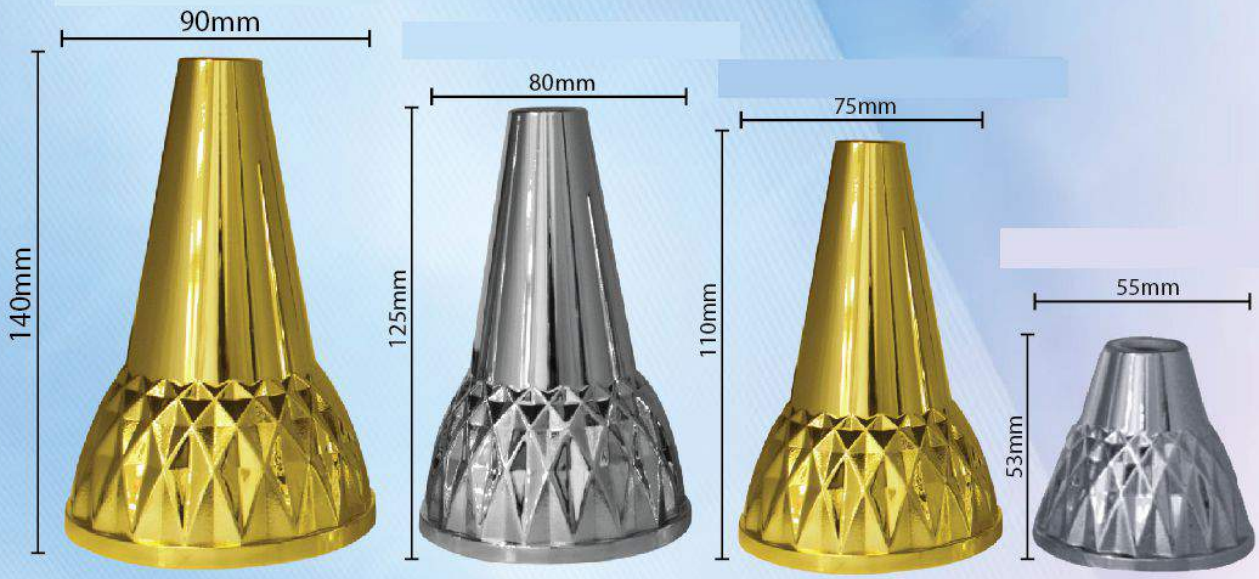

T136X A/B/C (G/RD, G/BL, G/GR, G/PK)

NEW

T136N A/B/C (S/RD, S/BL, S/GR, S/PK, S/G)

New item 2023-2024 **CHROMED PLASTIC TROPHY COMPONENT**
BB20 A/B/C/D (G/S)

NEW

BB20X A/B/C/D (G/RD, G/BL, G/GR, G/PK)

NEW

BB20N A/B/C/D (S/RD, S/BL, S/GR, S/PK, S/G)