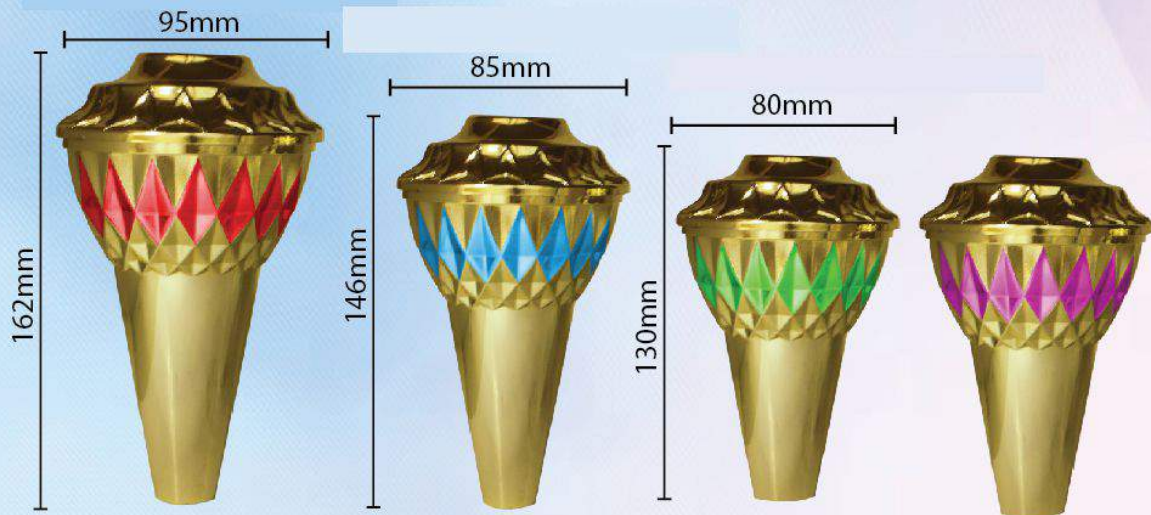

T136X A/B/C (G/RD, G/BL, G/GR, G/PK)