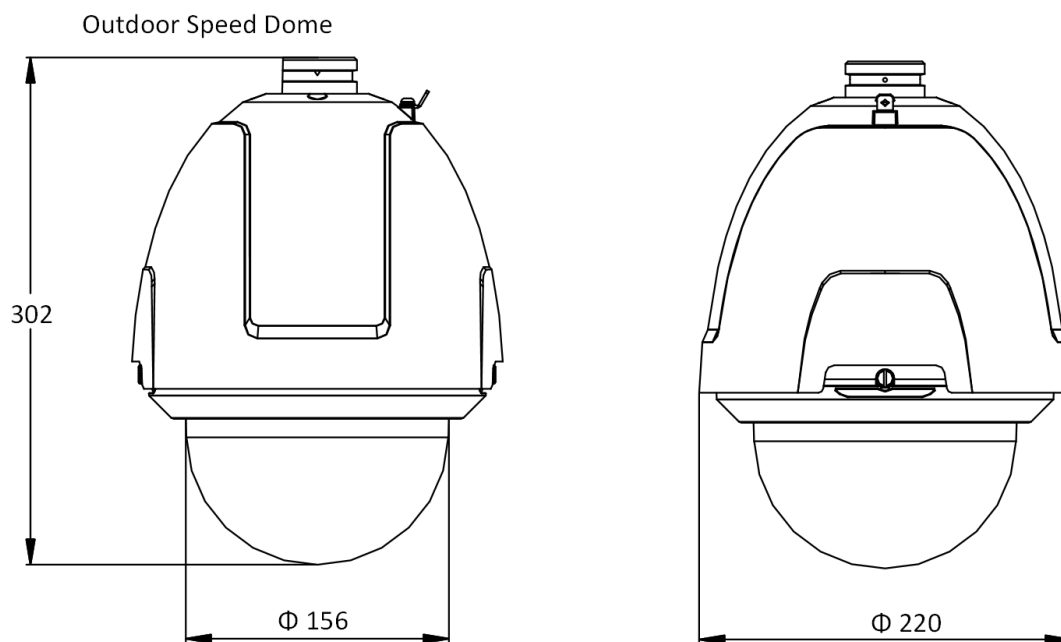

Web Browser	IE 8 to 11, Chrome 31.0+, Firefox 30.0+, Safari 11+
General	
Language	32 languages. English, Russian, Estonian, Bulgarian, Hungarian, Greek, German, Italian, Czech, Slovak, French, Polish, Dutch, Portuguese, Spanish, Romanian, Danish, Swedish, Norwegian, Finnish, Croatian, Slovenian, Serbian, Turkish, Korean, Traditional Chinese, Thai, Vietnamese, Japanese, Latvian, Lithuanian, Portuguese (Brazil)
Power	24 V, 3.0 A, 50/60Hz, AC (max. 60 W, including max. 40 W for heater), Hi-PoE, 42.5-57 V, 1.41 A (max. 50 W, including max. 20 W for heater)
Working Temperature	-40°C to 70°C (-40°F to 158°F)
Working Humidity	≤95%
Protection Level	IP66 Standard, IK10
Dimensions	Φ 220 mm × 302 mm (Φ 8.66" × 11.89")
Weight	Approx. 4 kg (8.82 lb)

DORI

The DORI (detect, observe, recognize, identify) distance gives the general idea of the camera ability to distinguish persons or objects within its field of view. It is calculated based on the camera sensor specification and the criteria given by EN 62676-4: 2015.

DORI	Detect	Observe	Recognize	Identify
Definition	25 px/m	63 px/m	125 px/m	250 px/m
Distance (Tele)	1598.6 m (5244.8 ft)	634.4 m (2081.4 ft)	319.7 m (1048.9 ft)	159.9 m (524.6 ft)

Available Model

DS-2DF5225X-AEL (T3)

Dimensions

Unit: mm