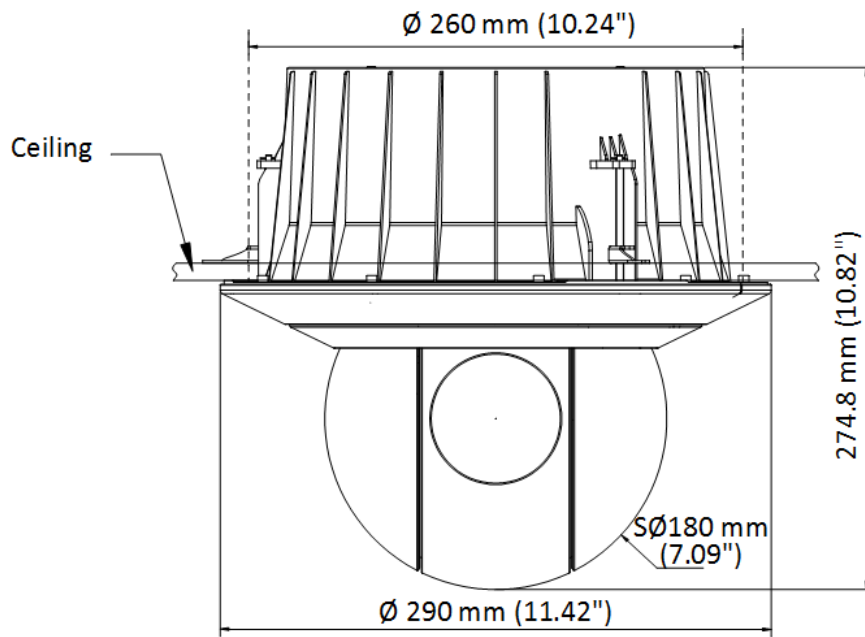

protection is a must. Typical application scenarios include coastlines, docks, chemical plants, and more.
Moderate protection	Hikvision products at this level are equipped for use in areas with moderate anti-corrosion demands. Typical application scenarios include coastal areas about 2 kilometers (1.24 miles) away from coastlines, as well as areas affected by acid rain.
No specific protection	Hikvision products at this level are equipped for use in areas where no specific anti-corrosion protection is needed.

▪ **Dimension**