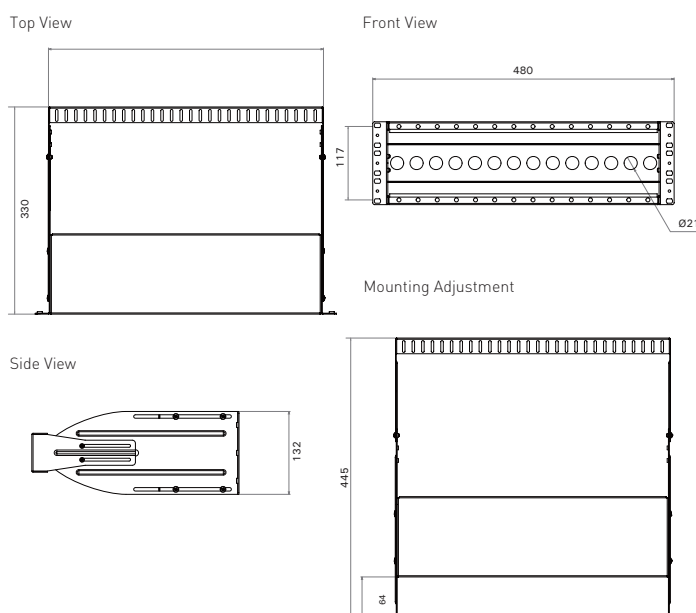

LGX 3U MODULAR CHASSIS

FIBER-REX offers an innovative, robust, high density 3U Chassis. This panel has been designed to accept up to 14 LGX style assemblies. With the ability to use a full array of adapter types offering a flexible solution to the end user, The multifunctional chassis allows the user easy access during installation or re-work without disturbing of the existing cable or fibers.

In addition to the array of adapters the chassis also offers multiple cable entry solutions. MTP trunk cables connected to 14 individual MTP cassettes with up to 24 fibers each (totalling up to 336 discrete fibers), a loose tube cable connect to 14 Individual extended cassettes to allowing standard splicing (or 14 LGX modules for pre-terminated solutions). The versatility makes making this chassis one of the most flexible on the market.

One 3U LGX modular chassis will cost effectively serve for all configurations of LGX style assemblies; you may order accessories on demand based on your customer projects.

★ Features

- Up to 14 LGX style assemblies
- Multiple adapter options available
- Fully integrated fiber management
- Splicing option available
- Individually labeled ports
- Rear cable management bar as standard
- 14 rear cable entries (14x PG13.5)
- Environmentally friendly materials & packaging
- Available in private labeling option

✓ Applications

- Data centers, premise installations, telecommunication networks
- Ethernet, Fiber Channel, ATM, LAN, MAN and WAN
- Data communication
- Indoor applications

⚙️ Technical Specification

Parameter	Value
Height	3U (133.2mm)
Width	483mm
Depth	335mm
Net weight	2.76kgs
Packaged weight	3.24kgs
Packaged dimensions	490mm W x 110mm H X 240mm D
Suitable adapter type	LGX / MTP cassette
Number of slots	14
Mounting adjustment range	64mm
Material thickness	1.5mm
Material coating	Powder coating
Standard color	Black RAL 9004
Operating temperature	-40°C to + 60°C
Compliant to	RoHS, Reach / SvHC