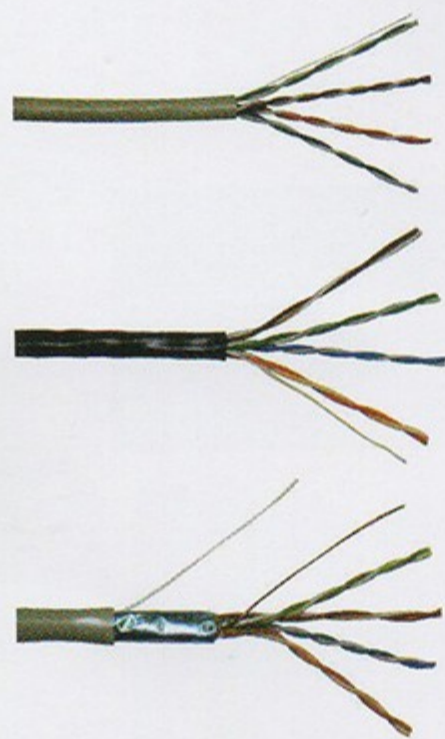

## STRUCTURE CABLE CAT 6 / CAT 5e / CAT 3

## CATEGORY 6 CABLES

Brand	Part No.	Packing	Description
MK-Four	MK4-6305	305M	4 Pair UTP (0.57mm) Solid Bare Copper
WinTek X5 Series	WT-6305X5	305M	4 Pair UTP (0.55mm) Solid Bare Copper
WinTek X3 Series	WT-6305X3	305M	4 Pair UTP (2 Pair 0.55mm BC + 2 Pair 0.55mm CCA)
Tecpro B2 Series	TP-6305B2	305M	4 Pair UTP (0.57mm) CCA

## CATEGORY 5e CABLES

Brand	Part No.	Packing	Description
MK-Four	MK4-5305	305M	4 Pair UTP (0.505mm) Solid Bare Copper
MK-Four	MK4-5305J	305M	4 Pair UTP (0.505mm) Solid Bare Copper With Jelly Filled
MK-Four	MK4-5305F	305M	4 Pair FTP (0.505mm) Solid Bare Copper
MK-Four	MK4-25300	300M	25 Pair UTP (0.505mm) Solid Bare Copper
WinTek X1 Series	WT-5305X1	305Y	4 Pair UTP (0.45mm) Solid Bare Copper
WinTek X3 Series	WT-5305X3	305Y	4 Pair UTP (2 Pair 0.47mm BC + 2 Pair 0.50mm CCA)
WinTek X5 Series	WT-5305X5 WT-5305MX5	305Y 305M	4 Pair UTP (0.47mm) Solid Bare Copper
Tecpro B2 Series	TP-5305B2	305M	4 Pair UTP (0.50mm) CCA

## CATEGORY 3 CABLES

Brand	Part No.	Packing	Description
WinTek X3 Series	WT-16300X3	300M	16 Pair (0.40mm) Solid Bare Copper
WinTek X3 Series	WT-25300X3	300M	25 Pair (0.40mm) Solid Bare Copper