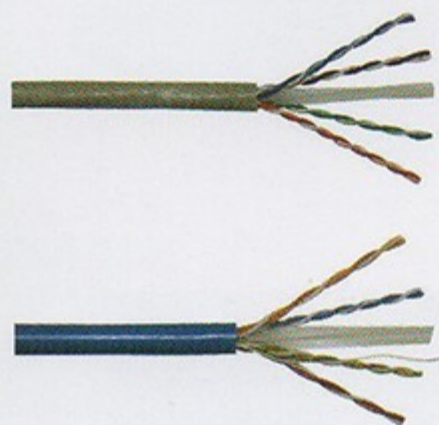

## STRUCTURE CABLE CAT 6 / CAT 5e / CAT 3

## CATEGORY 6 CABLES

Brand	Part No.	Packing	Description
MK-Four	MK4-6305	305M	4 Pair UTP (0.57mm) Solid Bare Copper
WinTek X5 Series	WT-6305X5	305M	4 Pair UTP (0.55mm) Solid Bare Copper
WinTek X3 Series	WT-6305X3	305M	4 Pair UTP (2 Pair 0.55mm BC + 2 Pair 0.55mm CCA)
Tecpro B2 Series	TP-6305B2	305M	4 Pair UTP (0.57mm) CCA

## CATEGORY 5e CABLES

Brand	Part No.	Packing	Description
MK-Four	MK4-5305	305M	4 Pair UTP (0.505mm) Solid Bare Copper
MK-Four	MK4-5305J	305M	4 Pair UTP (0.505mm) Solid Bare Copper With Jelly Filled
MK-Four	MK4-5305F	305M	4 Pair FTP (0.505mm) Solid Bare Copper
MK-Four	MK4-25300	300M	25 Pair UTP (0.505mm) Solid Bare Copper
WinTek X1 Series	WT-5305X1	305Y	4 Pair UTP (0.45mm) Solid Bare Copper
WinTek X3 Series	WT-5305X3	305Y	4 Pair UTP (2 Pair 0.47mm BC + 2 Pair 0.50mm CCA)
WinTek X5 Series	WT-5305X5 WT-5305MX5	305Y 305M	4 Pair UTP (0.47mm) Solid Bare Copper
Tecpro B2 Series	TP-5305B2	305M	4 Pair UTP (0.50mm) CCA

## CATEGORY 3 CABLES

Brand	Part No.	Packing	Description
WinTek X3 Series	WT-16300X3	300M	16 Pair (0.40mm) Solid Bare Copper
WinTek X3 Series	WT-25300X3	300M	25 Pair (0.40mm) Solid Bare Copper