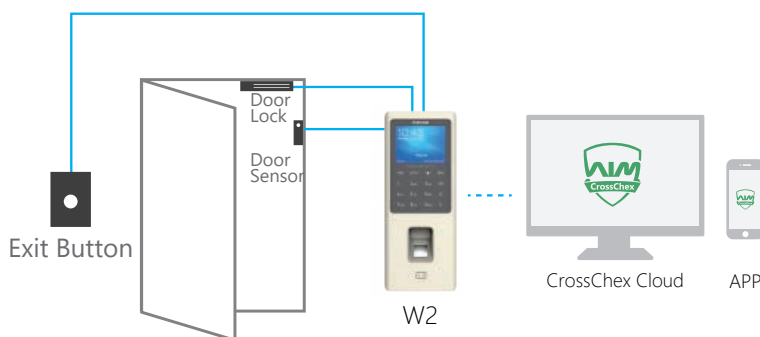

Key Features

- **URL**
  Support dynamic domain name server which offers a persistent domain name for non-static IP devices.
- **Webserver**
  Basic Setting, Personnel Inquiry and Management, Records Inquiry.
- **Touch Keypad & Touch Active Sensor**
  When you reach out your hand to touch the keypad, W2 will be activated automatically and ready for your entering. When you place your finger on fingerprint sensor, sensor will be activated automatically and will awaken the device from sleep.
- **Cloud Management System Support**
  No need to install, maintain, or upgrade software.
  No expensive computers to purchase or maintain.
  Access data in real-time from any PC and Mobile with Internet.
- **Data Automatic Push**
  Support TCP/IP network communication, the access control data and events will push to the access control management software by real time.
- **Time Zone and Group**
  With 32 customize access control time zone and 16 permission groups make access control more easy.

Cloud Management System

Advantages

- No need to install, maintain, or upgrade software
- No expensive computers to purchase or maintain
- Access data in real-time from any PC and Mobile with Internet
- Receive real-time alerts to your email
- Multiple encryptions and redundancy backup for data safety.

Multi-Platform

Please scan this QR code to get CrossChex Cloud App