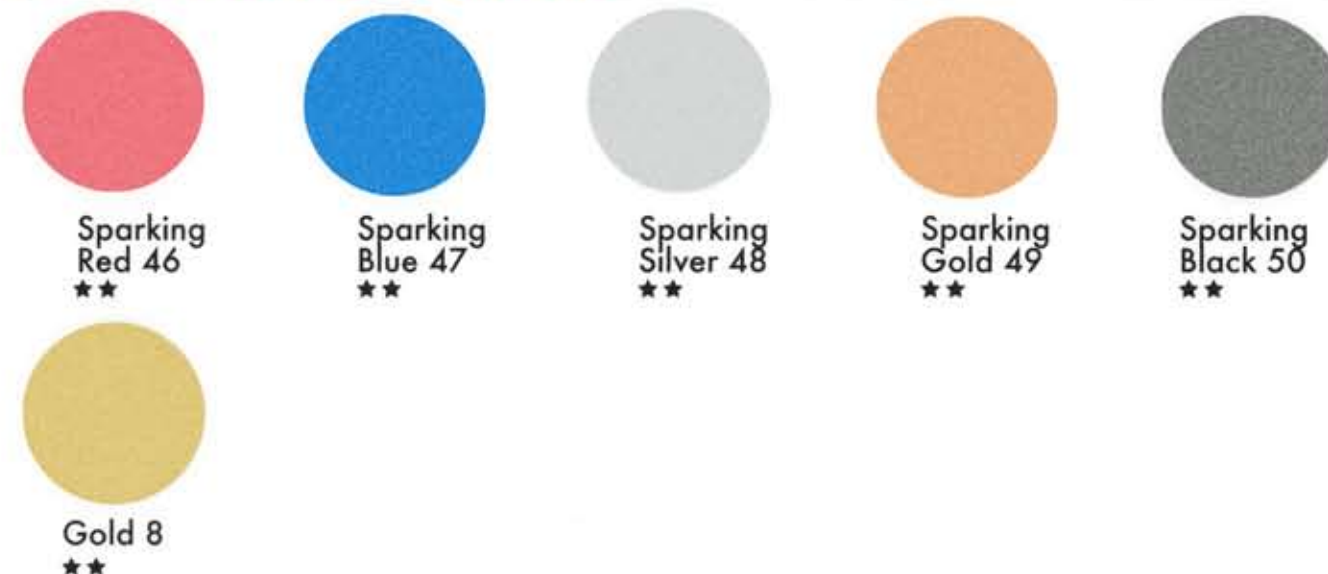

SAN  **Cora**[®]
PAINT

SPRAY PAINT

▶ GENERAL PURPOSE STANDARD COLOURS

▶ SPARKLING COLOURS

▶ FLUORESCENT COLOURS

▶ CANDYTONE COLOURS

SAN Cora
PAINT