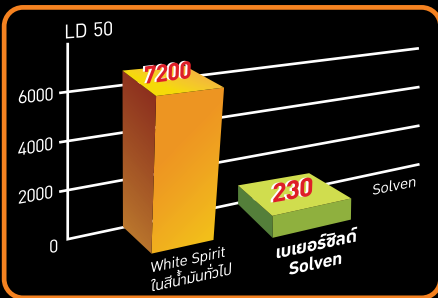

ผลการทดสอบ
เพื่อบ่งบอกระดับของกลิ่นด้วยวิธี ED₅₀ :
โดยตัวเลขที่มากแสดงถึงค่าความเข้มข้นของ
กลิ่นสารระเหยที่สูงกว่าหรือมีกลิ่นฉุนกว่าจาก
ผลการทดสอบเห็นว่า ไอของสารระเหยในสี
เคลือบเงาเบเจอร์ชิลด์ มีค่าความเข้มข้นกว่า
ไอของสารระเหยในสีเคลือบเงาทั่วไปกว่า 30 เท่า