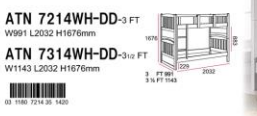

Available In

- Base 1
- Base 2

All measurement in mm

Available In

- Dirty Oak (A)
- Wenge (M)
- White (WH)
- Black (BL)

Available In

- Base 1
- Base 2

All measurement in mm