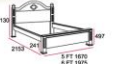

ATN 9545(W)- 5 FT W1670 L2153 H1130mm
ATN 9645(W)- 6 FT W1975 L2153 H1130mm