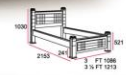

1. Available In
2. Dark Oak (A)
   - Wenge (W)
   - White (WH)
   - Black (B)