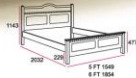

Available In

Available In

Page 23

Available In

Page 25

Available In

Available In

Page 26