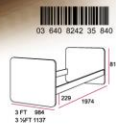

**Atop**

ATN 8242PG (B)-3 FT W984 L1974 H813mm  
 ATN 8342PG (B)-3 1/2 FT W1137 L1974 H813mm

ATN 8241PG (B)-3 FT W984 L1974 H813mm  
 ATN 8341PG (B)-3 1/2 FT W1137 L1974 H813mm

Available In

Available In

All measurement in (mm)