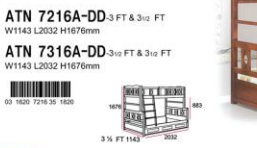

Available In

- Base 1
- Base 2

All measurement in mm

Available In

- Dirty Oak (A)
- Wenge (M)
- White (WH)
- Black (BL)

Available In

- Base 1
- Base 2

All measurement in mm