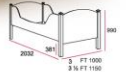

1. Available In
2. Dark Oak (A)
   - Wenge (W)
   - White (WH)
   - Black (B)