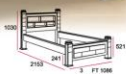

1. Available In
2. Dark Oak (A)
   - Wenge (W)
   - White (WH)
   - Black (B)