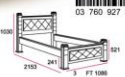

1. Available In
2. Base 1
   - Base 2
3. All measurement in mm