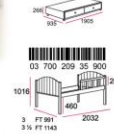

**Atop**

ATN 8242PG (B)-3 FT W984 L1974 H813mm  
 ATN 8342PG (B)-3 1/2 FT W1137 L1974 H813mm

ATN 8241PG (B)-3 FT W984 L1974 H813mm  
 ATN 8341PG (B)-3 1/2 FT W1137 L1974 H813mm

Available In

Available In

All measurement in (mm)

ATN 209(WH)-3 FT W991 L2032 H1016mm  
 ATN 309(WH)-3 1/2 FT W1143 L2032 H1016mm

ATN 9204(B)  
 Pull Out Drawer  
 W535 L1955 H266mm  
 03 500 9204 35 000

ATN 204(WH)-3 FT W991 L2032 H1070mm  
 ATN 304(WH)-3 1/2 FT W1143 L2032 H1070mm