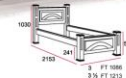

1. Available In
2. Base 1
   - Base 2
3. All measurement in mm