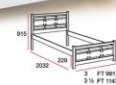

Available In

Available In

All measurement in (mm)

Available In

Available In

All measurement in (mm)

Available In

Available In

All measurement in (mm)

Available In

Available In

All measurement in (mm)