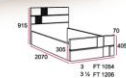

1. Available In
2. Base 1
   - Base 2
3. All measurement in mm