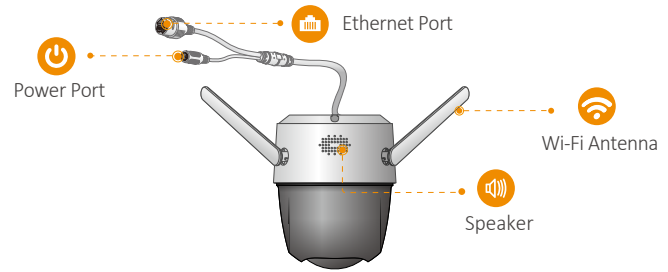

Scare away unwelcome visitors with built-in spotlight and 110dB security siren

IP66

Weatherproof from dust and water

Two-way Talk

Real-time communicate with people at the camera

Diversified Storage

Supports NVR, Cloud Storage or Micro SD card (up to 256GB)

Alarm Notification

Sends instant motion-activated alerts to your mobile phone

Wi-Fi Connection

IEEE802.11b/g/n(2.4GHz)

Smart Tracking

Automatically tracks moving objects

Stay close with what you care

With Cloud service, you will have access to what you care as long as Internet is available. You can record daily or motion videos on Cloud and playback anytime anywhere.