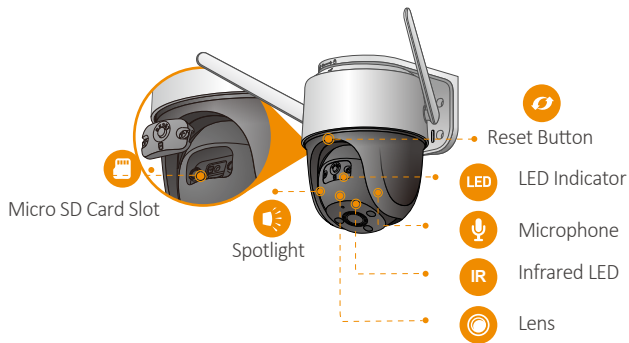

Full  Color

Cruiser 4MP

Model: IPC-S42FP/IPC-S42FN

4MP H.265 Cruiser Wi-Fi Camera

Cruiser 4MP delivers 4MP live monitoring with a choice of 3.6mm/6mm lens option, With 4MP QHD live monitoring and 0~355° pan & 0~90° tilt features, Cruiser ensures every corner of your home completely covered. It supports four night vision modes for clear-as day clarity even in pitch dark. With IP66 certified, the camera can be used outdoors under different weather conditions. With built-in spotlight and 110dB security siren, Cruiser actively keeps unwelcome visitors away from what you care about.

Scare away unwelcome visitors with built-in spotlight and 110dB security siren

IP66

Weatherproof from dust and water

Two-way Talk

Real-time communicate with people at the camera

Diversified Storage

Supports NVR, Cloud Storage or Micro SD card (up to 256GB)

Alarm Notification

Sends instant motion-activated alerts to your mobile phone

Wi-Fi Connection

IEEE802.11b/g/n(2.4GHz)

Smart Tracking

Automatically tracks moving objects

Stay close with what you care

With Cloud service, you will have access to what you care as long as Internet is available. You can record daily or motion videos on Cloud and playback anytime anywhere.

Specifications

Camera

1/2.7" 4 Megapixel Progressive CMOS
 4MP(2560x 1440)
 Night Vision: 30m(98ft) Distance
 3.6mm/6mm Fixed Lens
 Field of View: 3.6mm: 88° (H), 46° (V), 107° (D)
 6mm: 54° (H), 30° (V), 64° (D)
 355° Pan & 0~90° Tilt