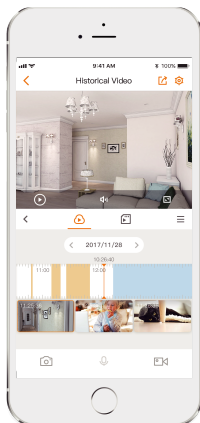

Full  Color

Cruiser 4MP

Model: IPC-S42FP/IPC-S42FN

4MP H.265 Cruiser Wi-Fi Camera

Cruiser 4MP delivers 4MP live monitoring with a choice of 3.6mm/6mm lens option, With 4MP QHD live monitoring and 0~355° pan & 0~90° tilt features, Cruiser ensures every corner of your home completely covered. It supports four night vision modes for clear-as day clarity even in pitch dark. With IP66 certified, the camera can be used outdoors under different weather conditions. With built-in spotlight and 110dB security siren, Cruiser actively keeps unwelcome visitors away from what you care about.

Scare away unwelcome visitors with built-in spotlight and 110dB security siren

IP66

Weatherproof from dust and water

Two-way Talk

Real-time communicate with people at the camera

Diversified Storage

Supports NVR, Cloud Storage or Micro SD card (up to 256GB)

Alarm Notification

Sends instant motion-activated alerts to your mobile phone

Wi-Fi Connection

IEEE802.11b/g/n(2.4GHz)

Smart Tracking

Automatically tracks moving objects

Stay close with what you care

With Cloud service, you will have access to what you care as long as Internet is available. You can record daily or motion videos on Cloud and playback anytime anywhere.

Specifications

Camera

1/2.7" 4 Megapixel Progressive CMOS
 4MP(2560x 1440)
 Night Vision: 30m(98ft) Distance
 3.6mm/6mm Fixed Lens
 Field of View: 3.6mm: 88° (H), 46° (V), 107° (D)
 6mm: 54° (H), 30° (V), 64° (D)
 355° Pan & 0~90° Tilt