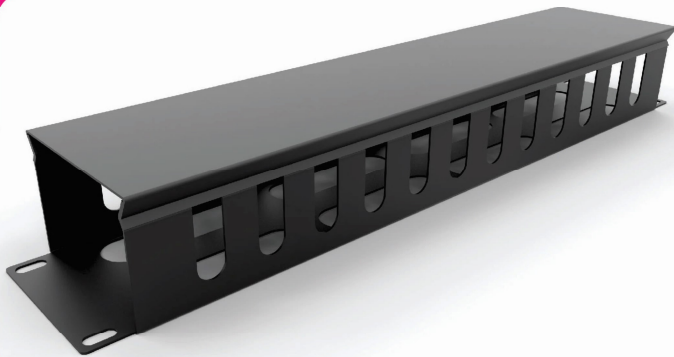

U Platform: 1U

Model: ACC079

1U Cable Minder Holder

Description

Size: 485mm(W) x 44.45mm(H) x 81mm(D)

U Platform: 1U

Model: ACC084

Cable Management Panel

1U Cable Management Panel (12 port)

Description

Size: 485mm(W) x 44.45mm(H) x 60mm(D)

U Platform: 1U

Model: ACC026

1U Cable Management Panel (24 port)

Description

Size: 485mm(W) x 44.45mm(H) x 60mm(D)

U Platform: 1U

Model: ACC076

1U Cable Minder Panel With Cover

Description

Size: 485mm(W) x 44.45mm(H) x 100mm(D)

U Platform: 1U

Model: ACC067

2U Cable Management Panel (12 port)

Description

Size: 485mm(W) x 88.90mm(H) x 60mm(D)

U Platform: 2U

Model: ACC068

2U Cable Management Panel (24 port)

Description

Size: 485mm(W) x 88.90mm(H) x 60mm(D)

U Platform: 2U