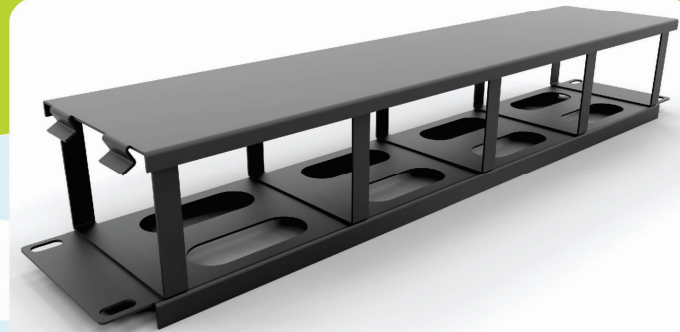

2U Cable Minder Panel With Cover

Description

Size: 485mm(W) x 88.90mm(H) x 100mm(D)

U Platform: 2U

Model: ACC078