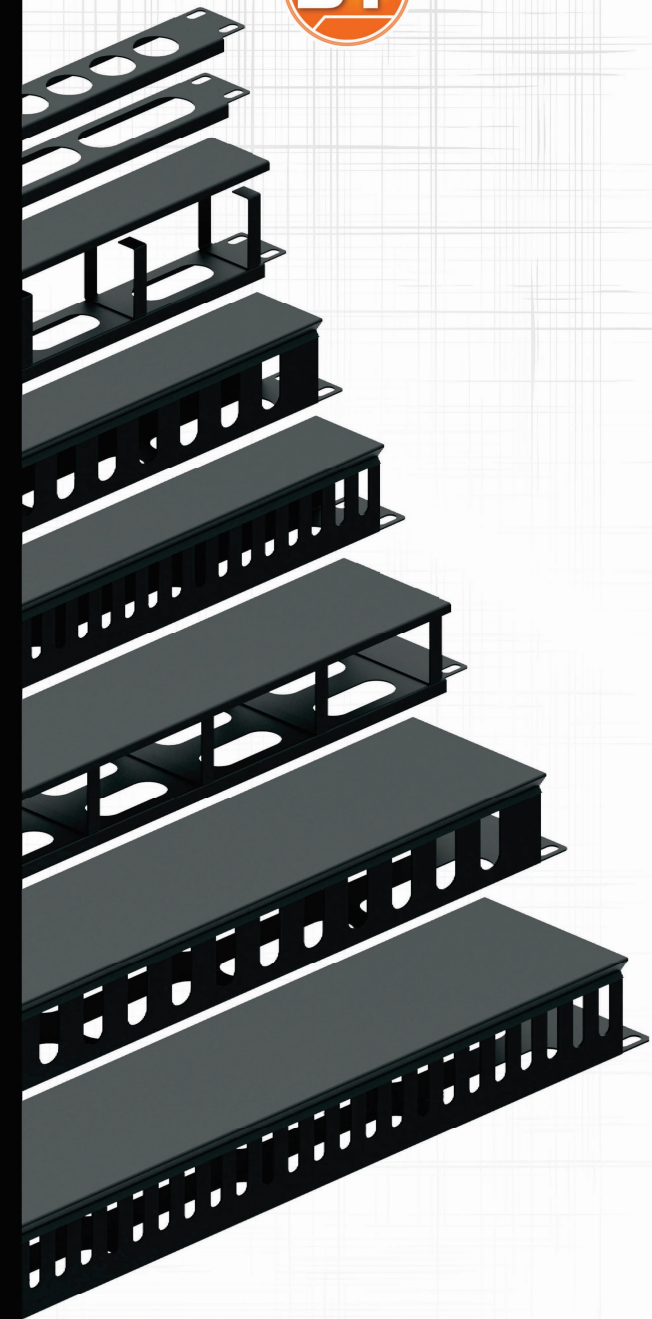

1U Ring Panel

Description

Size: 485mm(W) x 44.45mm(H) x 10mm(D)

U Platform: 1U

Model: ACC005

1U Uplong Panel

Description

Size: 485mm(W) x 44.45mm(H) x 10mm(D)

U Platform: 1U

Model: ACC079

1U Cable Minder Holder

Description

Size: 485mm(W) x 44.45mm(H) x 81mm(D)

U Platform: 1U

Model: ACC084

Cable Management Panel

1U Cable Management Panel (12 port)

Description

Size: 485mm(W) x 44.45mm(H) x 60mm(D)

U Platform: 1U

Model: ACC026

1U Cable Management Panel (24 port)

Description

Size: 485mm(W) x 44.45mm(H) x 60mm(D)

U Platform: 1U

Model: ACC076

1U Cable Minder Panel With Cover

Description

Size: 485mm(W) x 44.45mm(H) x 100mm(D)

U Platform: 1U

Model: ACC067

2U Cable Management Panel (12 port)