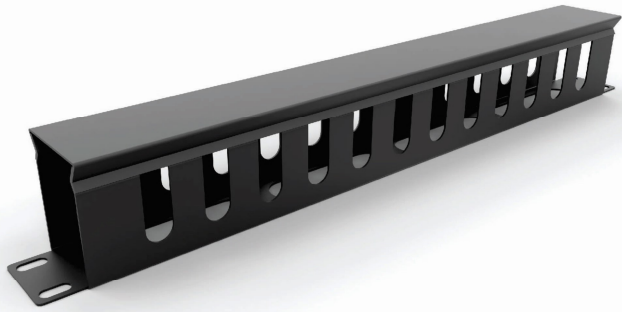

1U Ring Panel

Description

Size: 485mm(W) x 44.45mm(H) x 10mm(D)

U Platform: 1U

Model: ACC005

1U Uplong Panel

Description

Size: 485mm(W) x 44.45mm(H) x 10mm(D)

U Platform: 1U

Model: ACC079

1U Cable Minder Holder

Description

Size: 485mm(W) x 44.45mm(H) x 81mm(D)

U Platform: 1U

Model: ACC084

Cable Management Panel

1U Cable Management Panel (12 port)

Description

Size: 485mm(W) x 44.45mm(H) x 60mm(D)

U Platform: 1U

Model: ACC026

1U Cable Management Panel (24 port)

Description

Size: 485mm(W) x 44.45mm(H) x 60mm(D)

U Platform: 1U

Model: ACC076

1U Cable Minder Panel With Cover

Description

Size: 485mm(W) x 44.45mm(H) x 100mm(D)

U Platform: 1U

Model: ACC067

2U Cable Management Panel (12 port)