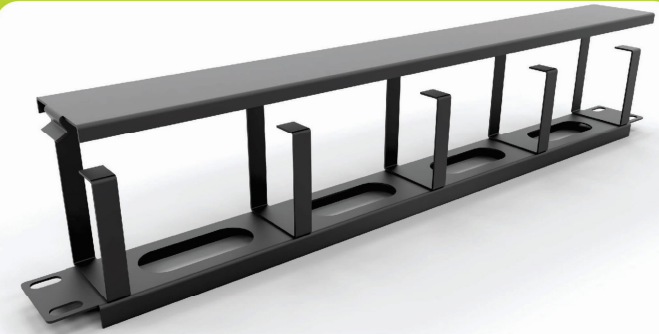

1U Ring Panel

Description

Size: 485mm(W) x 44.45mm(H) x 10mm(D)

U Platform: 1U

Model: ACC005

1U Uplong Panel

Description

Size: 485mm(W) x 44.45mm(H) x 10mm(D)

U Platform: 1U

Model: ACC079

1U Cable Minder Holder

Description

Size: 485mm(W) x 44.45mm(H) x 81mm(D)

U Platform: 1U

Model: ACC084

Cable Management Panel

1U Cable Management Panel (12 port)

Description

Size: 485mm(W) x 44.45mm(H) x 60mm(D)

U Platform: 1U

Model: ACC026

1U Cable Management Panel (24 port)

Description

Size: 485mm(W) x 44.45mm(H) x 60mm(D)

U Platform: 1U

Model: ACC076

1U Cable Minder Panel With Cover

Description

Size: 485mm(W) x 44.45mm(H) x 100mm(D)

U Platform: 1U

Model: ACC067

2U Cable Management Panel (12 port)