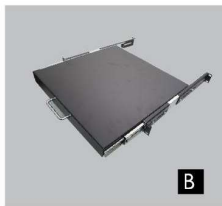

1U Cable Management Panel

B

Sliding Tray