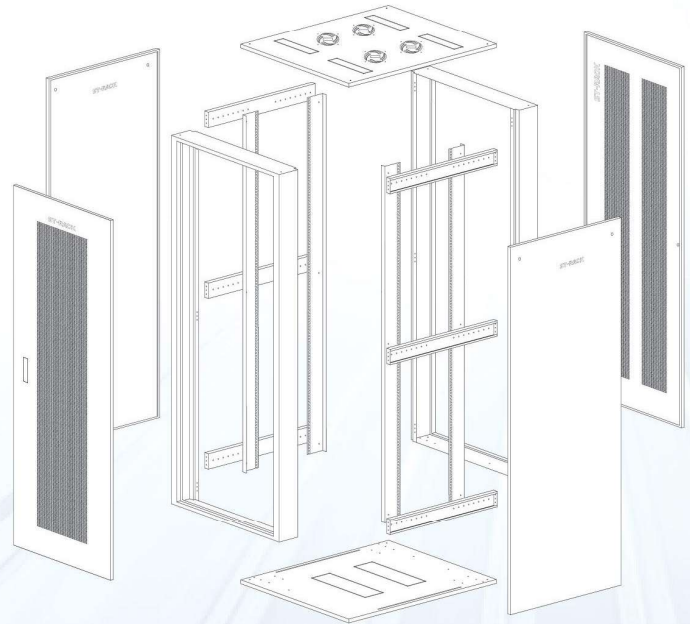

RACK FLOOR STANDING RACK

ST-Rack Equipment Enclosure Rack is a CKD (Complete Knock Down) Structure Design and multi vendor server rack. It come with depth of 600mm to 1200mm. ST-Rack also provide two choices of the front outlook such as Perforated Type and Perspex Type. Easy lift off door hinge provide convenience and creating works space for high density 19" rack mount equipment.

FEATURES

- Rack framework in CKD (Complete Knock Down)
- Top cover with Ventilation Fan position for 4 Fan (Optional)
- Cable entry provided for the Top and Bottom
- Front Perforated or Perspex Metal Door with swing handle and Flush lock
- Load rating of 500kg SWL
- Rear Perforated metal door with lock
- 4 Universal adjustable panel mounting members
- 2 Detachable side panels with lock
- Power cable with plug top
- 40 sets of M6 caged nuts.
- 1 set adjustable feet
- 1 set castor wheels.(Front Braking System)
- 100mm, 150mm Plinth (optional)
- Epoxy high quality powder coated finishing (Black colour).
- A wide range of accessories

E

Cantilever Tray

F

Power Outlets

Open View (Door With Perforated) Open View (Door With Perspex)

Base Plinth

Panel Mounting Member

2 detachable side panel with Latch and Lock

Ventilation Fan

STANDARDS

DETAIL

- IEC 297-2
- DIN 41494, Part 7
- DIN 41491, Part 1 Mounting Dimension
- EN 60950
- VDE 0100
- EIA-310-D
- 1U = 44.45mm

ACCESSORIES

- Adjustable Feet/ Castor Wheel
- Flush Lock
- Perspex Door / Perforated Door
- Panel Mounting Member
- M6 Caged Nuts
- Power Distribution Unit/ Power Outlets