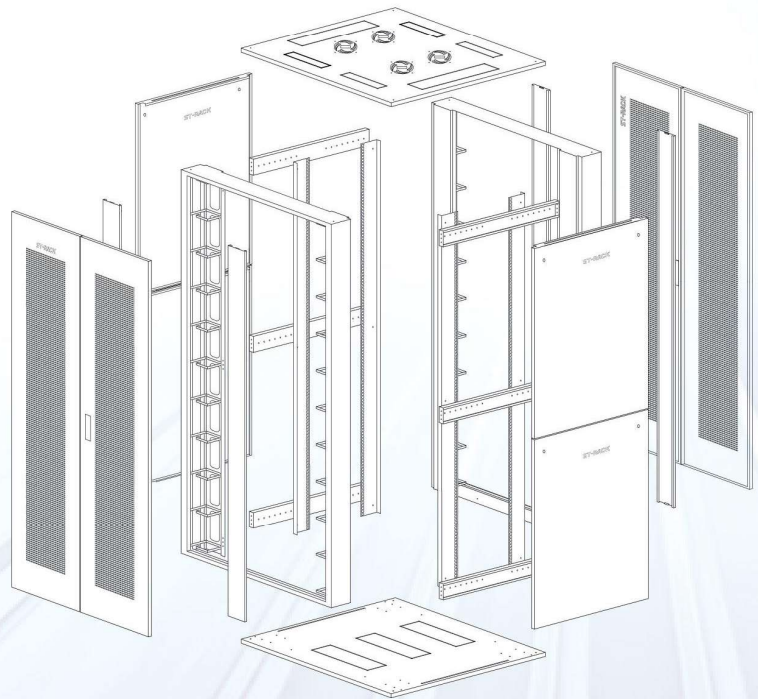

ST RACK

CABLE MANAGEMENT RACK

ST-Rack Cable Management Enclosure Rack is a CKD (Complete Knock Down) Structure Design and multi vendor server and network rack. It come with depth of 800mm to 1200mm. ST-Rack also provide two choices of the front outlook such as Perforated Type and Perspex Type. Easy lift off door hinge provide convenience and creating works space for high density 19" rack mount equipment.

FEATURES

- Rack framework in CKD (Complete Knock Down)
- Load rating of 500kg SWL
- Top cover with Ventilation Fan position for 4 Fan (Optional)
- Two Front Perforated or Perspex Metal Door with swing handle and Flush lock
- Two Rear Perforated metal door with lock
- 4 Detachable side panels with lock
- 4 Universal adjustable panel mounting members
- Cable entry provided for the Top and Bottom
- Power cable with plug top
- 40 sets of M6 caged nuts
- 1 set adjustable feet
- 1 set castor wheels.(Front Braking System)
- 4 Side Vertical Cable Management Panel with Cover
- 100mm, 150mm Plinth (optional)
- Epoxy high quality powder coated finishing (Black colour).
- A wide range of accessories

E

Cantilever Tray

F

Power Outlets

Open View (Door With Perspex)

Base Plinth

Trunking

2 detachable side panel with Latch and Lock

Ventilation Fan

STANDARDS

- IEC 297-2
- DIN 41494, Part 7
- DIN 41491, Part 1 Mounting Dimension
- EN 60950
- VDE 0100
- EIA-310-D
- 1U = 44.45mm

DETAIL

ACCESSORIES

- Adjustable Feets/ Castor Wheel
- Flush Lock
- Perspex Door / Perforated Door
- Panel Mounting Member
- M6 Caged Nuts
- Power Distribution Unit/ Power Outlets
- Enhanced Cable Management System