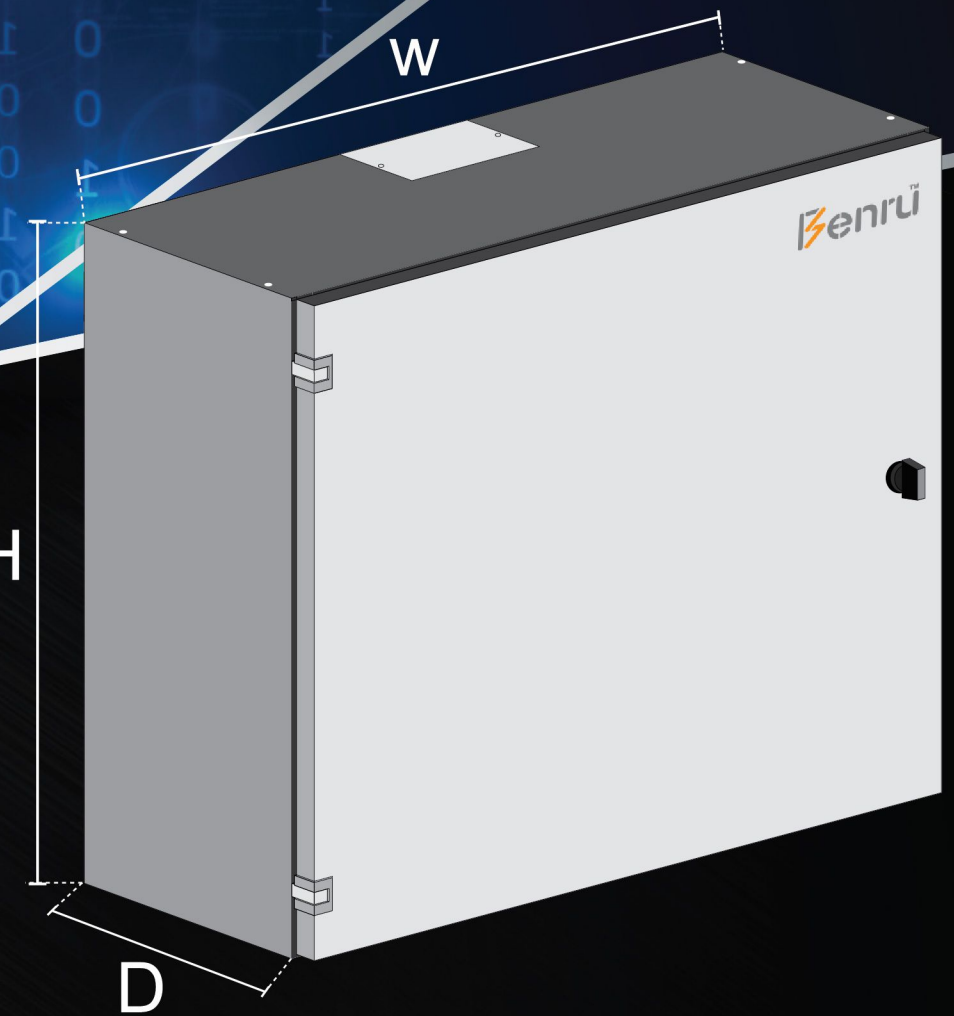

**WALL MOUNTING WATERTIGHT
METAL ENCLOSURES
IP 65 (IEC 529)**

FUNCTION

ELECTRICAL

CCTV

ELV

CONTROLLER

JUNCTION
BOX

TELE
COMMUNICATION

HIGHLIGHT

4" FAN FILTER

RAIN HOOD

POLY URETHANE
FOAM

CANOPY

4" AC FAN

LOCK TYPE

PVC LOCK

CAM LOCK

FLUSH LOCK

- * A continuous seal of polyurethane gasket at door provide high IP protection.
- * Surface finished with polyester powder coating RAL7035 texture.
- * Galvanised mounting plate and wall mounting bracket.
- * 4 welded studs for fixing mounting plate.
- * Conceal hinges provide 130° door opening.
- * Earthing facilities on door, body and mounting plate.
- * Double folded gutter at door frame increases rigidity and prevents water from entering while door is opened.

Size (W X H)	Lock	Base Plate Size	100mm(Depth)	150mm(Depth)	200mm(Depth)	250mm(Depth)
300 x 300	1	250 x 250	OC 303010	OC 303015	OC 303020	OC 303025
400 x 400	1	350 x 350	OC 404010	OC 404015	OC 404020	OC 404025
500 x 500	1	450 x 450	OC 505010	OC 505015	OC 505020	OC 505025
600 x 600	1	550 x 550	OC 606010	OC 606015	OC 606020	OC 606025
200 x 300	1	150 x 250	OC 203010	OC 203015	OC 203020	OC 203025
300 x 400	1	250 x 350	OC 304010	OC 304015	OC 304020	OC 304025
400 x 500	1	350 x 450	OC 405010	OC 405015	OC 405020	OC 405025
500 x 600	1	450 x 550	OC 506010	OC 506015	OC 506020	OC 506025
400 x 800	2	350 x 750	OC 408010	OC 408015	OC 408020	OC 408025
500 x 800	2	450 x 750	OC 508010	OC 508015	OC 508020	OC 508025
600 x 800	2	550 x 750	OC 608010	OC 608015	OC 608020	OC 608025
800 x 800	2	750 x 750	OC 808010	OC 808015	OC 808020	OC 808025
400 x 1000	2	350 x 950	OC 4010010	OC 4010015	OC 4010020	OC 4010025
500 x 1000	2	450 x 950	OC 5010010	OC 5010015	OC 5010020	OC 5010025
600 x 1000	2	550 x 950	OC 6010010	OC 6010015	OC 6010020	OC 6010025
800 x 1000	2	750 x 950	OC 8010010	OC 8010015	OC 8010020	OC 8010025