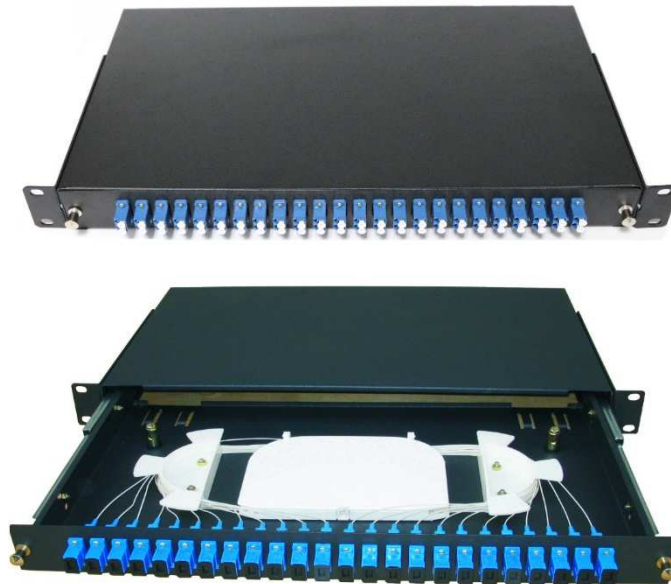

Cavo Technology

FIBER OPTIC RACK MOUNTED TERMINAL BOX WITH GUIDE TRAY

FEATURES:

CR-RM series fiber optic rack mounted fixed type terminal box could be applied in the branch connection, and could be working as distribution box.

They have 19" standard structure, rack mounted and available for all kinds of adapter, Simplex or Duplex such as FC, SC, LC, ST.

SPECIFICATIONS:

Type	Size (mm)	Max Capacity	Outer Carton	Outer Carton Weight
	W x D x H	(Cores)	Dimension (MM)	(KG)
CV-RM**24**	480 * 250 * 8 1U	24	485 * 425 * 305	14.3/5pcs
CV-RM**48**	480 * 250 * 2U	48	485 * 675 * 305	21/5pcs

Ordering Information :

- Part Number : CV-RMTWWUU-YY WW = Connector Type YY = SM/MM UU = 04/06/12/24/48 (Total Ports)