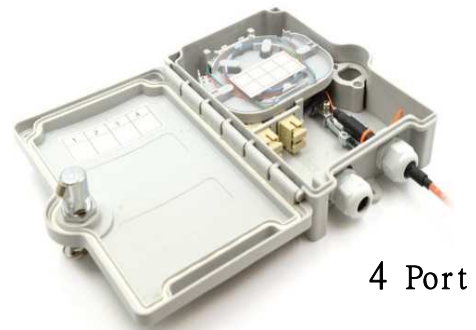

Cavo Technology

Fiber Terminal Box (FTB)

FEATURES:

- Main body made by ABS, inner structure made by PC
- Suitable for SC, LC duplex adapter
- Anti-UV and water proof design for both indoor and outdoor uses
- Accommodates splitters and up to 48 SC simplex adapters
- 2* cable input slots with glands protection
- Additional fix position for outdoor cables
- 4 to 48 ways cable outlet ports for distribution
- IP 55 protection level, all weather used

4 Port

8 Port

24 Port

48 Port

APPLICATION:

- FTTH network and CATV system application
- Applicable for wall-mounted, Indoor or Outdoor
- To be used at home or working area to accomplish double-core fiber access and port output

SPECIFICATION

ITEM	CHARACTERISTICS
Material	Acrylonitrile Butadiene Styrene (ABS)
Temperature:	-40°C to +60°C
Relative Humidity	90% at 30°C
Air Pressure	62kPa - 101kPa
Port	DIMENSION(DxWxH)
4 Port	156mm(W)x210mm(H)x48mm(D)
8Port	200mm(W)x215mm(H)x54mm(D)
16 Port	220mm(W)x300mm(H)x76mm(D)
24 Port	225mm(W)x330mm(H)x90mm(D)
36 Port	320mm(W)x420mm(H)x130mm(D)
48 Port	320mm(W)x420mm(H)x130mm(D)

TM Serial No. : ST OSP 033/18

SIRIM No. : 2014EEA1001, 2014EEA0997

Ordering Information

1. Connector Type: SC, LC
2. Ferrule End-face: PC, UPC, APC
3. Part Number : CV-FTBUUWW WW = Connector Type UU = 04/08/16/24/36/48 (Total Ports)