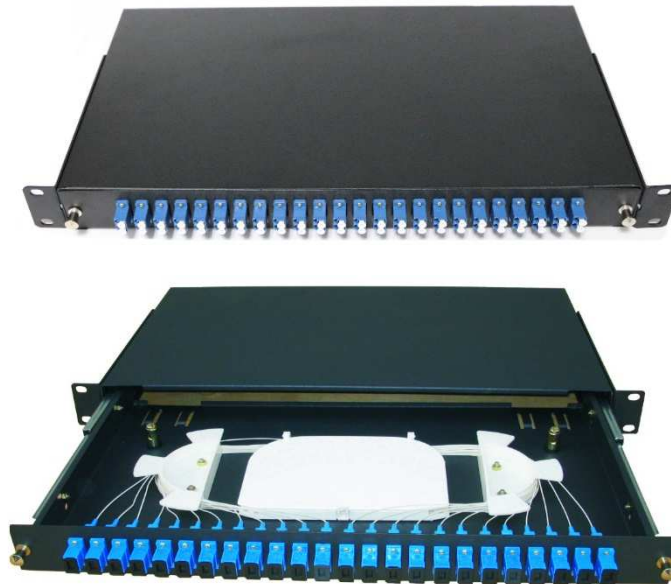

Cavo Technology

FIBER OPTIC RACK MOUNTED TERMINAL BOX WITH GUIDE TRAY

FEATURES:

CR-RM series fiber optic rack mounted fixed type terminal box could be applied in the branch connection, and could be working as distribution box.

They have 19" standard structure, rack mounted and available for all kinds of adapter, Simplex or Duplex such as FC, SC, LC, ST.

SPECIFICATIONS:

Type	Size (mm)	Max Capacity	Outer Carton Dimension (MM)	Outer Carton Weight (KG)
	W x D x H	(Cores)		
CV-RM**24**	480 * 250 * 8 1U	24	485 * 425 * 305	14.3/5pcs
CV-RM**48**	480 * 250 * 2U	48	485 * 675 * 305	21/5pcs

Ordering Information :

1. Part Number : CV-RMTWWUU-YY WW = Connector Type YY = SM/MM UU = 04/06/12/24/48 (Total Ports)