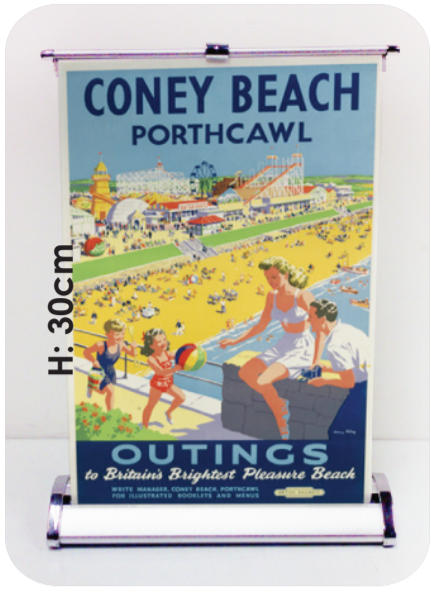

(Mini) ROLL UP R21
(桌面易拉宝)

Scale 1:1

- Model No : **R21**
- Graphic Size : (H)30 x (W)21cm
- Material : Aluminium, plastic caps
- Package : Single plastic bag
- Weight : 0.5kg
- Qty/ Ctn : 50pcs/ctn

edge by edge installing

width : 21 cm

height :30 cm