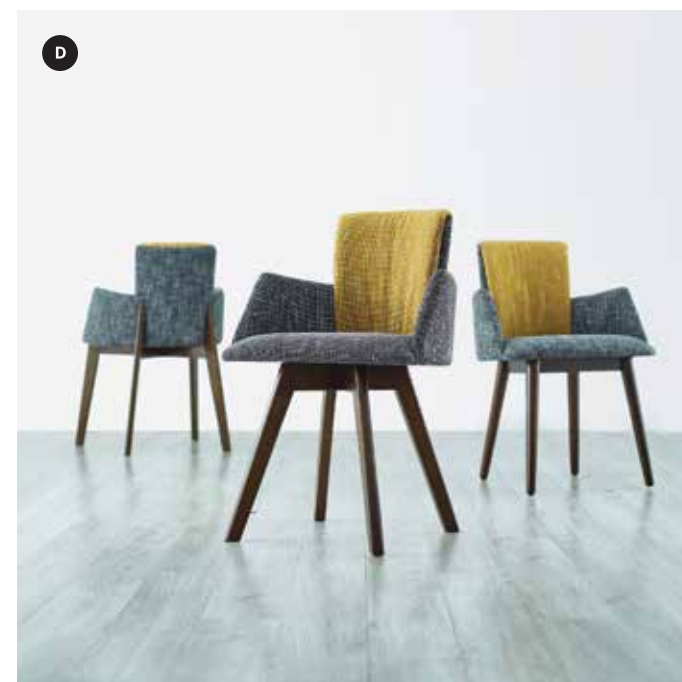

*“Good design means that anything good
will go well with other equally good things.”
- Jens Risom*

A LU3214-U
L535 X W510 X H470
2PCS / 1CTN / 5KG
0.13 m³ / 920PCS

B LU3113-L
L620 X W465 X H515
2PCS / 1CTN / 3.5KG
0.15 m³ / 760PCS

C LU3313-C
L630 X W585 X H480
2PCS / 1CTN / 5.2KG
0.17 m³ / 760PCS

D LU3314-C
L630 X W585 X H480
2PCS / 1CTN / 5.2KG
0.17 m³ / 760PCS