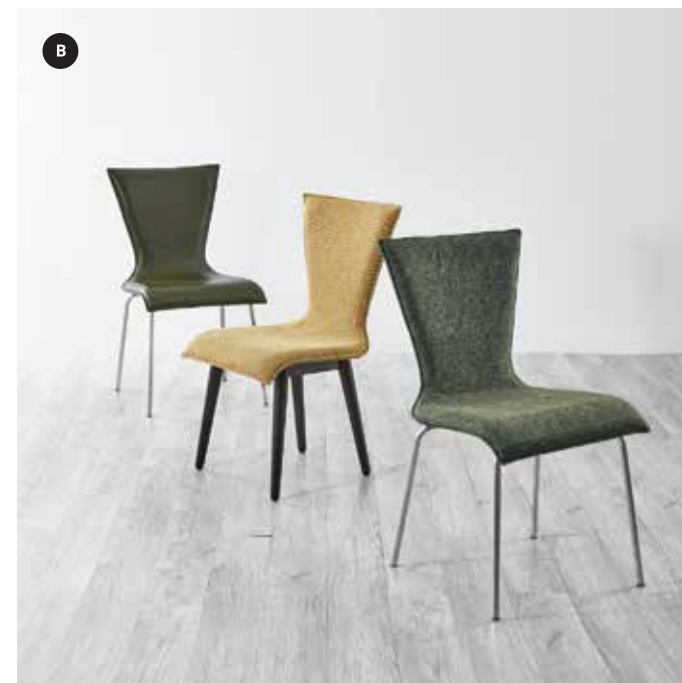

*“Good design means that anything good
will go well with other equally good things.”
- Jens Risom*

A LU3214-U
L535 X W510 X H470
2PCS / 1CTN / 5KG
0.13 m³ / 920PCS

B LU3113-L
L620 X W465 X H515
2PCS / 1CTN / 3.5KG
0.15 m³ / 760PCS

C LU3313-C
L630 X W585 X H480
2PCS / 1CTN / 5.2KG
0.17 m³ / 760PCS

D LU3314-C
L630 X W585 X H480
2PCS / 1CTN / 5.2KG
0.17 m³ / 760PCS