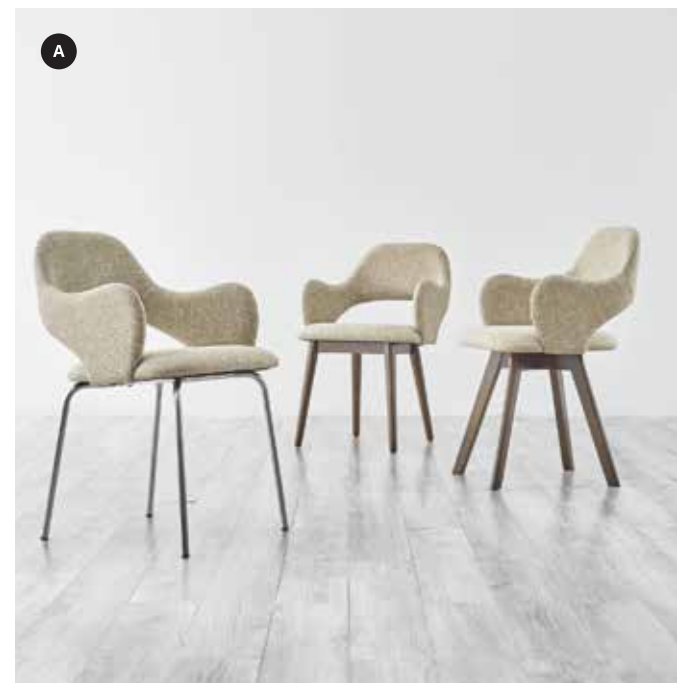

*“Good design means that anything good
will go well with other equally good things.”
- Jens Risom*

A LU3214-U
L535 X W510 X H470
2PCS / 1CTN / 5KG
0.13 m³ / 920PCS

B LU3113-L
L620 X W465 X H515
2PCS / 1CTN / 3.5KG
0.15 m³ / 760PCS

C LU3313-C
L630 X W585 X H480
2PCS / 1CTN / 5.2KG
0.17 m³ / 760PCS

D LU3314-C
L630 X W585 X H480
2PCS / 1CTN / 5.2KG
0.17 m³ / 760PCS