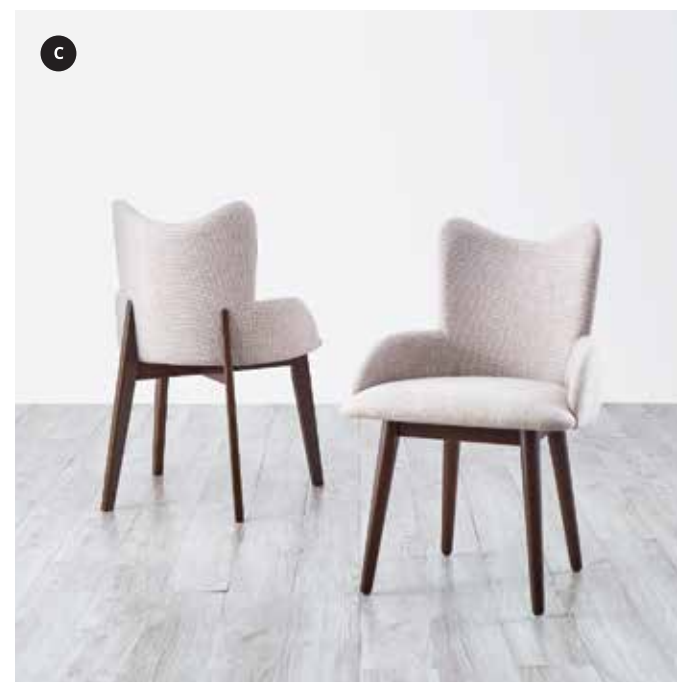

LEO^{up}

The Art Of Sitting.

*“Good design means that anything good
will go well with other equally good things.”
- Jens Risom*

A LU3214-U
L535 X W510 X H470
2PCS / 1CTN / 5KG
0.13 m³ / 920PCS

B LU3113-L
L620 X W465 X H515
2PCS / 1CTN / 3.5KG
0.15 m³ / 760PCS