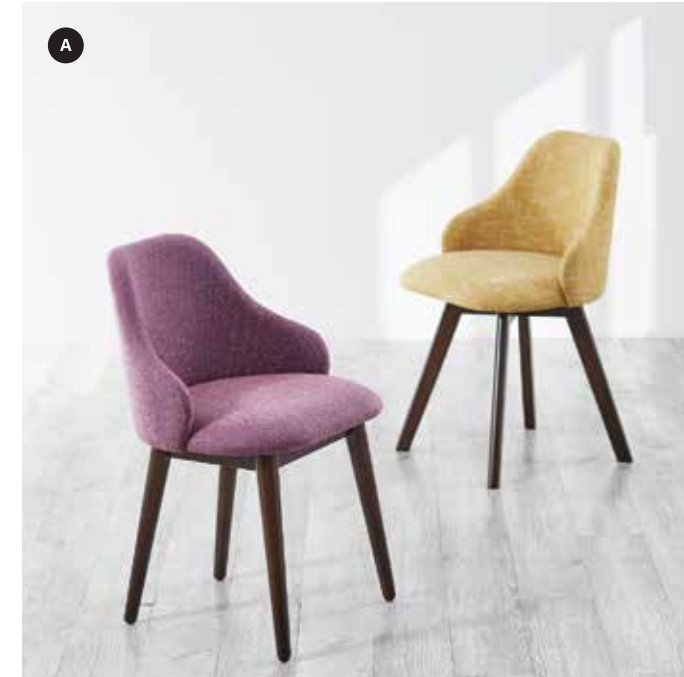

LEO UP / THE ART OF SITTING

B

A

B

C

C LU3211-U
L550 X W550 X H620
2PCS / 1CTN / 6KG
0.19 m3 / 700PCS