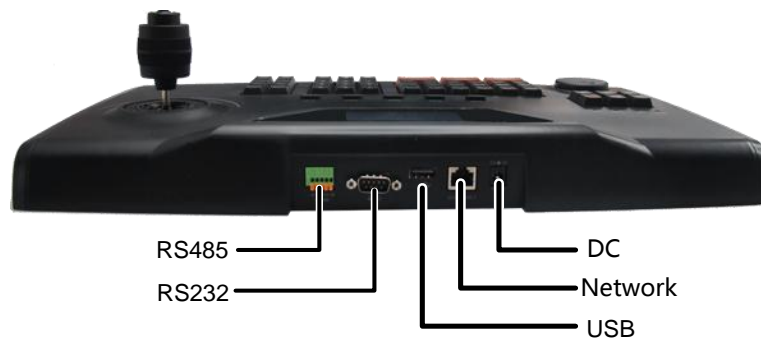

# Network Keyboard

KB-1100

KB-1100

## Key Features

- LCD screen display
- Four-dimensional joystick control
- Based on IP network
- Support multiple user permissions
- Connectable to NVR to control NVR menu and PTZ operations
- Multiple devices can be connected

## Specifications

Product model	KB-1100
Joystick	four-dimensional joystick
Ethernet port	1 RJ-45 10 M / 100 M adaptive Ethernet port
USB Interface	1 USB2.0 interfaces
Serial Interface	1 RS-232, 2 RS-485
Power Supply	12V DC
Consumption	5W
Working Temperature	-10°C ~ + 55°C
Working Humidity	10% ~ 90%
Dimensions	47mm × 270mm × 440mm(1.9" × 10.6" × 17.3")
Weight	<1kg

## Interface figure