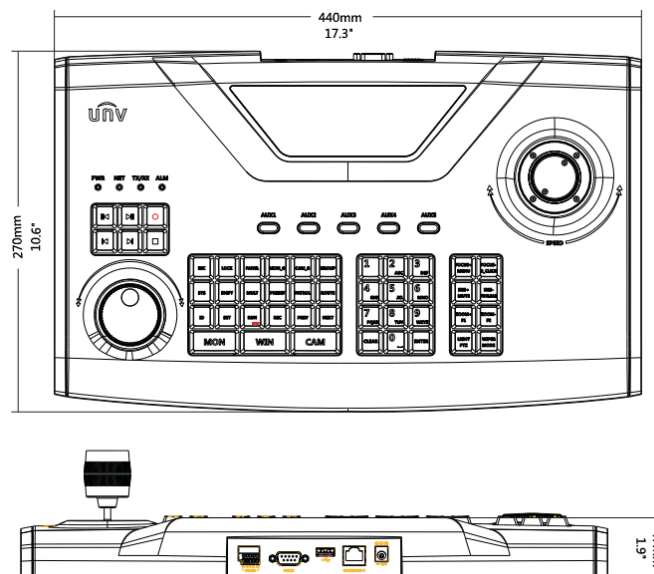

Dimensions