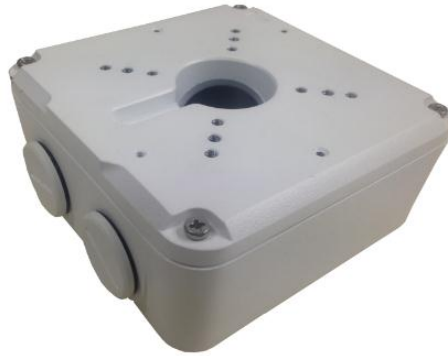

TR-JB07-C-IN 7-inch Junction Box

Specifications

Model	TR-JB07-C-IN
Application	Outdoor or indoor cable junction box for IPC2XX and IPC74X series(Extra back outlet)
Dimensions	125mmx125mmx55mm (4.9" x4.9" x2.2")
Weight	0.74kg(1.63lb)
Material	Aluminum alloy