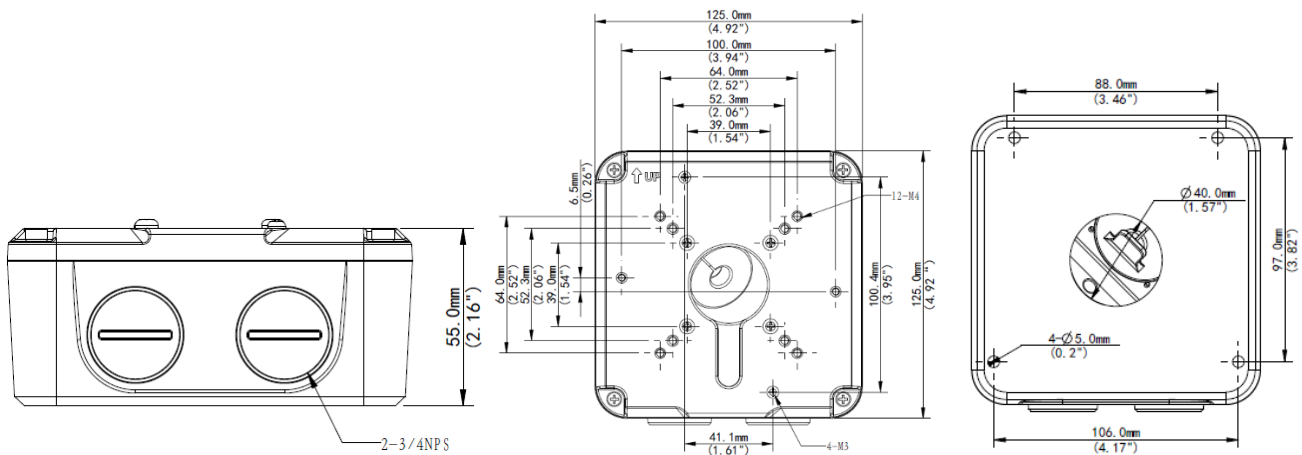

Dimensions

Zhejiang Uniview Technologies Co.,Ltd.

South Tower, Building 10, Wanlun Science Park, 88 Jiangling Road, Hangzhou, P.R.China 310051

Email: overseasbusiness@uniview.com; globalsupport@uniview.com

<http://www.uniview.com>

©2015 Zhejiang Uniview Technologies Co.,Ltd. All rights reserved.

*Product specifications and availability are subject to change without notice.