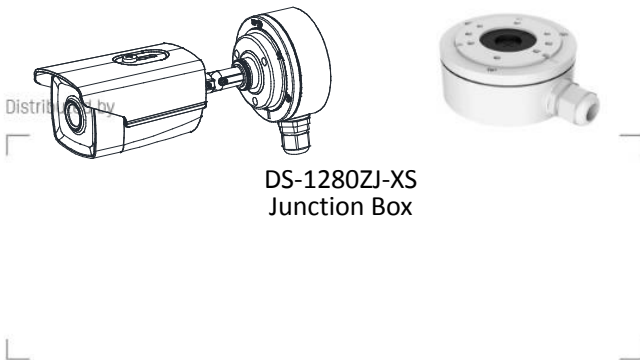

Accessory

Headquarters

No.555 Qianmo Road, Binjiang District,
Hangzhou 310051, China
T +86-571-8807-5998
overseasbusiness@hikvision.com

Hikvision USA
T +1-909-895-0400
sales.usa@hikvision.com

Hikvision Australia
T +61-2-8599-4233
salesau@hikvision.com

Hikvision India
T +91-22-28469900
sales@pramahikvision.com

Hikvision Canada
T +1-866-200-6690
sales.canada@hikvision.com

Hikvision Thailand
T +662-275-9949
sales.thailand@hikvision.com

Hikvision Europe
T +31-23-5542770
sales.eu@hikvision.com

Hikvision Italy
T +39-0438-6902
info.it@hikvision.com

Hikvision Brazil
T +55 11 3318-0050
Latam.support@hikvision.com

Hikvision Turkey
T +90 (216)521 7070- 7074
sales.tr@hikvision.com

Hikvision Malaysia
T +601-7652-2413
sales.my@hikvision.com

Hikvision UK & Ireland
T +01628-902140
sales.uk@hikvision.com

Hikvision South Africa
Tel: +27 (0) 0351172
sale.africa@hikvision.com

Hikvision France
T +33(0)1-85-330-450
info.fr@hikvision.com

Hikvision Kazakhstan
T +7-727-9730667
nikia.panfilov@hikvision.ru

Hikvision Vietnam
T +84-974270888
sales.vt@hikvision.com

Hikvision UAE
T +971-4-4432090
salesme@hikvision.com

Hikvision Singapore
T +65-6684-4718
sg@hikvision.com

Hikvision Spain
T +34-91-737-16-55
info.es@hikvision.com

Hikvision Tashkent
T +99-87-1238-9438
uzb@hikvision.ru

Hikvision Hong Kong
T +852-2151-1761
info.hk@hikvision.com

Hikvision Russia
T +7-495-669-67-99
saleru@hikvision.com

Hikvision Korea
T +82-(0)31-731-8817
sales.korea@hikvision.com

Hikvision Poland
T +48-22-460-01-50
info.pl@hikvision.com

Hikvision Indonesia
T +62-21-2933759
Sales.Indonesia@hikvision.com

Hikvision Colombia
sales.colombia@hikvision.com