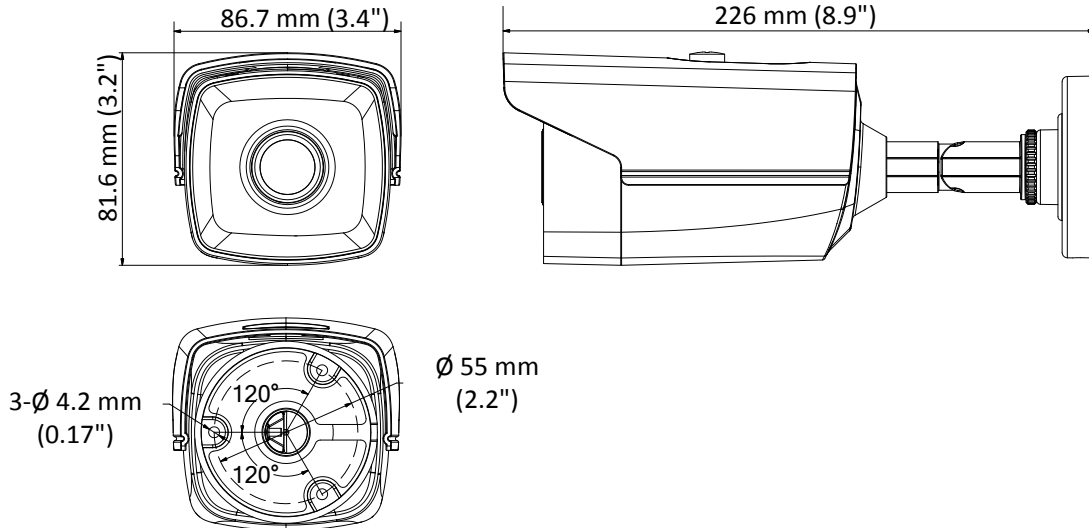

Order Model

DS-2CE16D8T-IT1E

Dimension