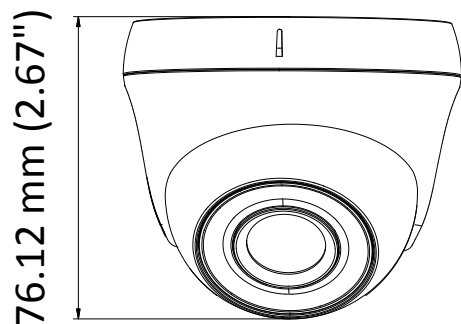

Order Model

DS-2CE56H0T-ITPF

Dimension