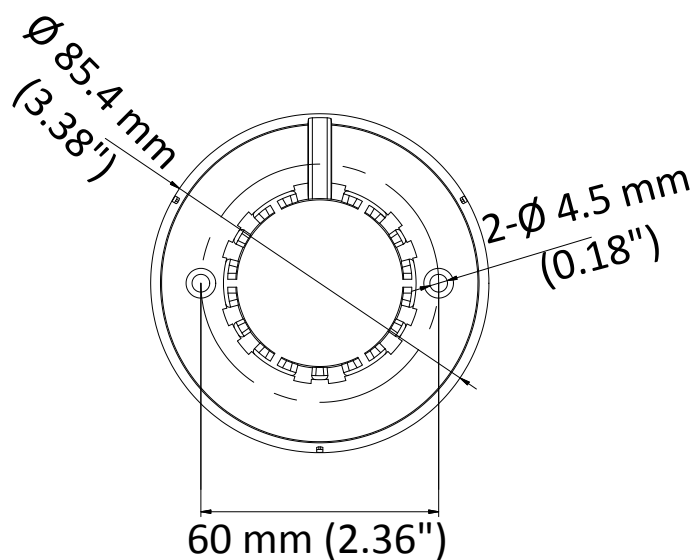

Order Model

DS-2CE56H0T-ITPF

Dimension