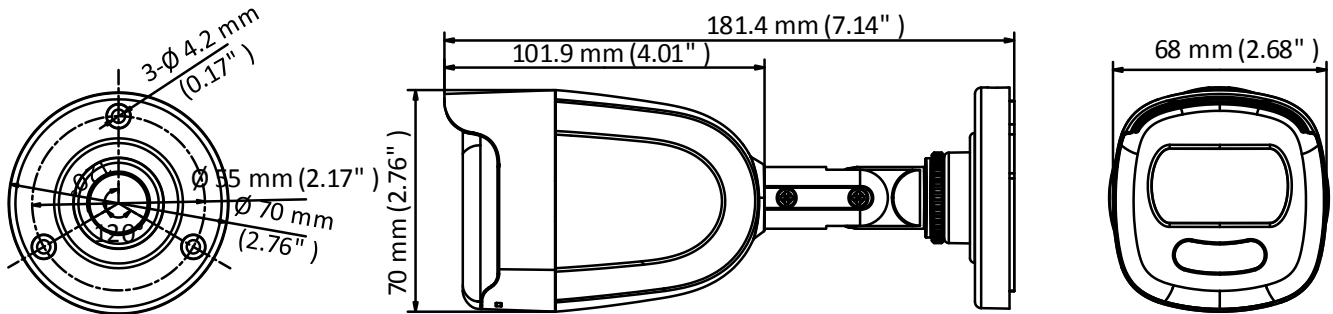

DS-2CE10DFT-F 2 MP Full Time Color Bullet Camera

ColorVu

Key Feature

- 2 MP high performance CMOS
- 1920 × 1080 resolution
- Full time color
- 3.6 mm, 6 mm fixed lens
- Up to 20 m white light distance
- OSD menu, 3D DNR, true WDR
- 4 in 1 video output (switchable TVI/AHD/CVI/CVBS)
- IP67
- Up the coax (HIKVISION-C)

Specification

Camera	
Image Sensor	2 MP CMOS image sensor
Resolution	1920 (H) × 1080 (V)
Frame Rate	PAL: 1080p@25fps NTSC: 1080p@30fps
Min. illumination	Color: 0.0005 Lux @ (F1.0, AGC ON), 0 Lux with white light
Shutter Time	PAL: 1/25 s to 1/50, 000 s NTSC: 1/30 s to 1/50, 000 s
Slow Shutter	Max. 16x
Lens	3.6 mm, 6 mm fixed lens
Horizontal Field of View	83.6° (3.6 mm), 52.8° (6 mm)
Lens Mount	M16
Day & Night	Color
Angle Adjustment	Pan: 0° to 360°; Tilt: 0° to 180°; Rotate: 0° to 360°
Synchronization	Internal synchronization
WDR (Wide Dynamic Range)	130 dB
Menu	
AGC	Yes
White Balance	Auto/Manual
HLC	Yes
BLC (Backlight Compensation)	Yes
Privacy Mask	4 programmable privacy masks
Motion Detection	4 programmable areas
WDR	Yes
Functions	Brightness, Sharpness, 3D DNR, Mirror, Smart light
Interface	
Video Output	1 HD analog output
Switch Button	TVI/AHD/CVI/CVBS
General	
Operating Conditions	-40 °C to 60 °C (-40 °F to 140 °F), humidity: 90% or less (non-condensation)
Power Supply	12 VDC ±25%
Power Consumption	Max. 3 W
Protection Level	IP67
Material	Metal
White Light	Up to 20 m
Communication	Up the coax, Protocol: HIKVISION-C (TVI output)
Dimensions	181.4 mm × 70 mm × 68 mm (7.14" × 2.75" × 2.68")
Weight	Approx. 390 g (0.86 lb.)

Order Model

DS-2CE10DFT-F

Dimension

Accessory

DS-1280ZJ-XS

Junction Box

Distributed by

Headquarters