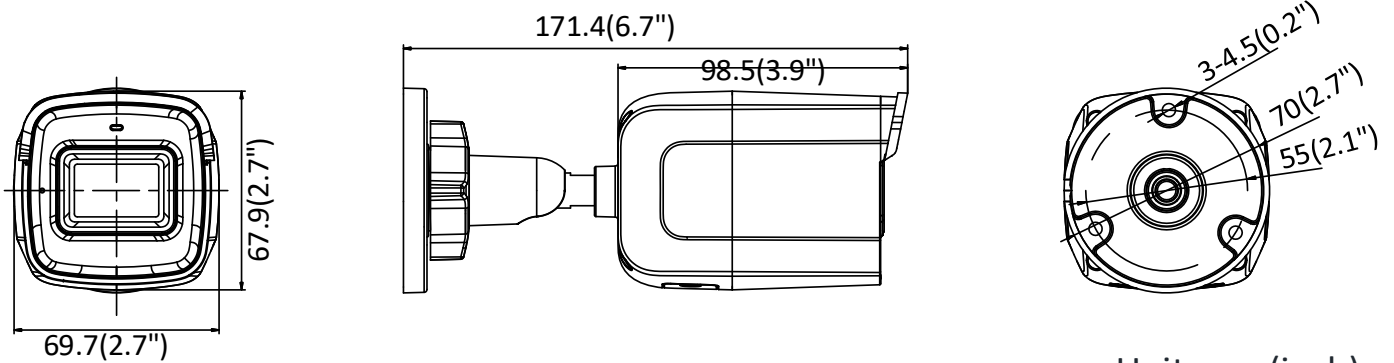

	error, HDD full
Network Storage	Support built-in microSD/SDHC/SDXC card (128G), local storage and NAS (NFS,SMB/CIFS), ANR
Protocols	TCP/IP, ICMP, HTTP, HTTPS, FTP, DHCP, DNS, DDNS, RTP, RTSP, RTCP, PPPoE, NTP, UPnP, SMTP, SNMP, IGMP, QoS, IPv6, UDP, Bonjour
General Function	One-key reset, anti-flicker, heartbeat, mirror, password protection, privacy mask, watermark
Firmware Version	5.5.80
API	ONVIF(PROFILE S,PROFILE G), ISAPI
Simultaneous Live View	Up to 6 channels
User/Host	Up to 32 users 3 levels: Administrator, Operator and User
Client	iVMS-4200, Hik-Connect, iVMS-5200, iVMS-4500
Web Browser	IE8+, Chrome 31.0-44, Firefox 30.0-51, Safari 8.0+
Interface	
Communication Interface	1 RJ45 10M/100M self-adaptive Ethernet port
On-board Storage	Built-in microSD/SDHC/SDXC slot, up to 128 GB
Reset Button	Yes
Wi-Fi (-W)	
Wireless Standards	IEEE802.11b, 802.11g, 802.11n
Frequency Range	2.412 GHz to 2.472 GHz
Channel Bandwidth	20/40MHz
Protocols	802.11b: CCK, QPSK, BPSK, 802.11g/n: OFDM
Security	64/128-bit WEP, WPA/WPA2
Transfer Rates	11b: 11Mbps, 11g: 54Mbps, 11n: up to 150Mbps
Wireless Range	50 m
General	
Operating Conditions	-30 °C to +60 °C (-22 °F to +140 °F), Humidity 95% or less (non-condensing)
Power Supply	12 VDC ± 25% PoE: 802.3af, class 3 (without -D model)
Power Consumption and Current	12 VDC, 0.3 A, max. 4 W PoE (802.3af, 36 to 57 V), 0.2 A to 0.1 A, max. 5.5 W (without -D model)
Protection Level	IP67
Material	Front cover: plastic, back cover: metal
Dimensions	69.7 mm × 67.9 mm × 171.4 mm (2.7" × 2.7" × 6.7")
Weight	350g (0.8lb.)

Available Models:

DS-2CD2021G1-I (B) (2.8/4/6 mm), DS-2CD2021G1-IW (B) (2.8/4/6 mm), DS-2CD2021G1-IDW (B) (2.8/4/6 mm)

Dimensions

Unit: mm(inch)

Accessory

DS-1280ZI-S
Junction Box

Distributed by

HIKVISION