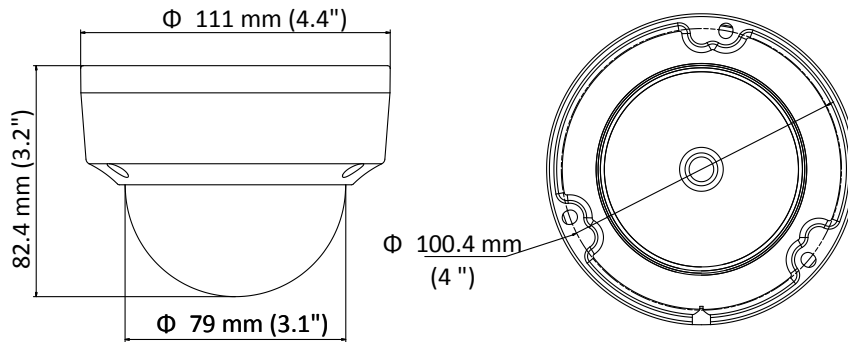

Dimension

Accessory

Distributed by

HIKVISION

Headquarters

No.555 Qianmo Road, Binjiang District,
Hangzhou 310051, China
T +86-571-8807-5998
overseasbusiness@hikvision.com

Hikvision USA
T +1-909-895-0400
sales.usa@hikvision.com

Hikvision Italy
T +39-0438-6902
info.it@hikvision.com

Hikvision Singapore
T +65-6684-4718
sg@hikvision.com

Hikvision Africa
T +27 (10) 0351172
sale.africa@hikvision.com

Hikvision Europe
T +31-23-55-42-770
info.eu@hikvision.com

Hikvision France
T +33(0)1-85-330-450
info.fr@hikvision.com

Hikvision Oceania
T +61-2-8599-4233
salesau@hikvision.com

Hikvision Hong Kong
T +852-2151-1761

Hikvision Middle East
T +971-4-8816086
salesme@hikvision.com

Hikvision Spain
T +34-91-737-16-55
info.es@hikvision.com

Hikvision Canada
T +1-909-895-0400
sales.usa@hikvision.com

Hikvision Russia
T +7-495-669-67-99
saleru@hikvision.com

Hikvision Poland
T +48-22-460-01-50
poland@hikvision.com

Hikvision Korea
T +82-31-731-8841
sales.korea@hikvision.com

Hikvision India
T +91-22-28469900
sales@pramahikvision.com

Hikvision UK
T +01628-902140
support.uk@hikvision.com

Hikvision Brazil
T +55 11 3318-0050
Latam.support@hikvision.com