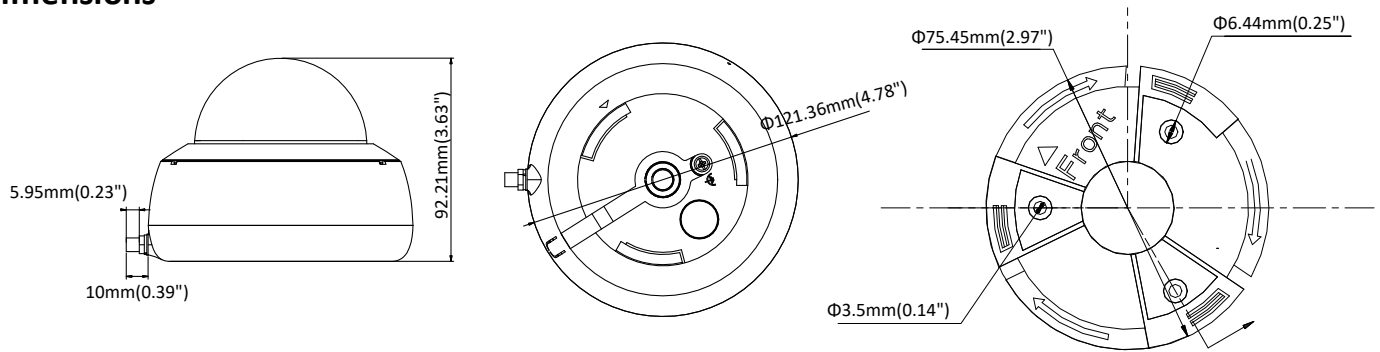

Dimensions