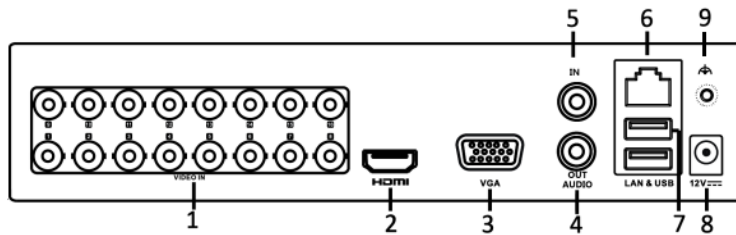

Physical Interfaces

NOTE

The rear panel of DS-7204/7208HGHI-F1 provides 4/8 video input interfaces.

No.	Description	No.	Description
1	VIDEO IN	6	LAN Network Interface
2	HDMI Interface	7	USB Interface
3	VGA Interface	8	GND
4	AUDIO OUT	9	12 VDC Power Input
5	AUDIO IN