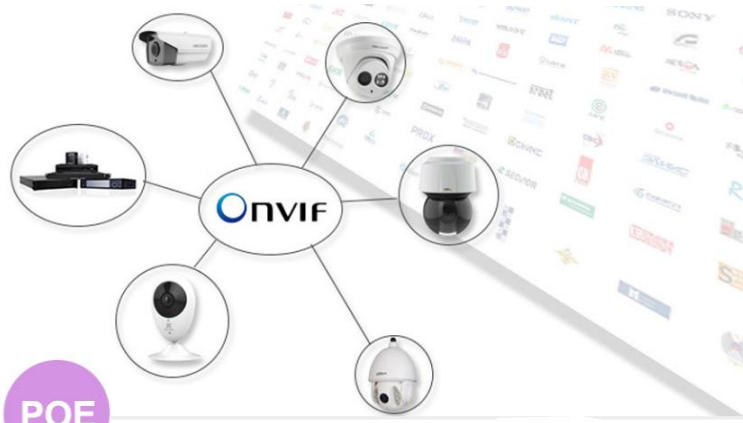

CCTV & Security Specialist

# H.265 8-Channel Network Video Recorder

4K   Onvif   Person icon   Smartphone icon   P2P   H.265   HDMI   POE

## H.265 Video Compression

Support H.265 or H.264 ip camera input, smart recording save more storage hdd space