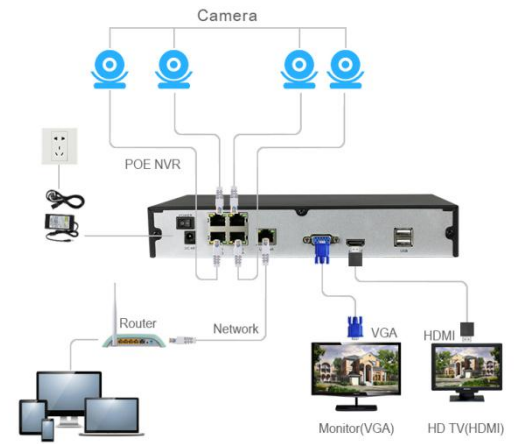

CLOUD P2P ONE STEP INTO INTERNET

- P2P Cloud tech makes it easier to do remote view.
- No Need for port forwarding, you can simply use Device Serial Number to visit.