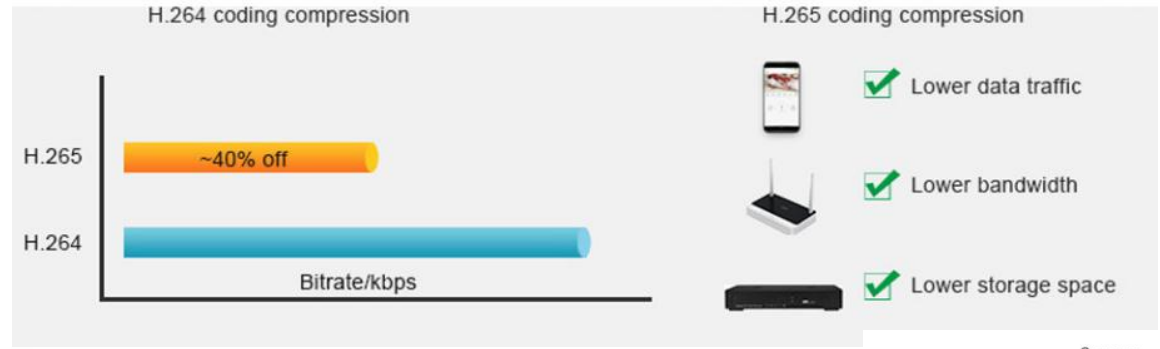

## H.265 Video Compression

Support H.265 or H.264 ip camera input, smart recording save more storage hdd space