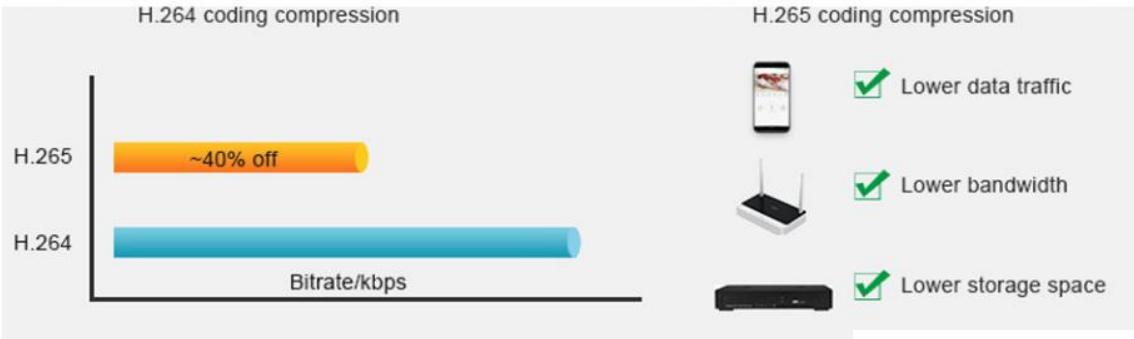

H.265 Video Compression

Support H.265 or H.264 ip camera input, smart recording save more storage hdd space

▶▶ P2P CLOUD TECH