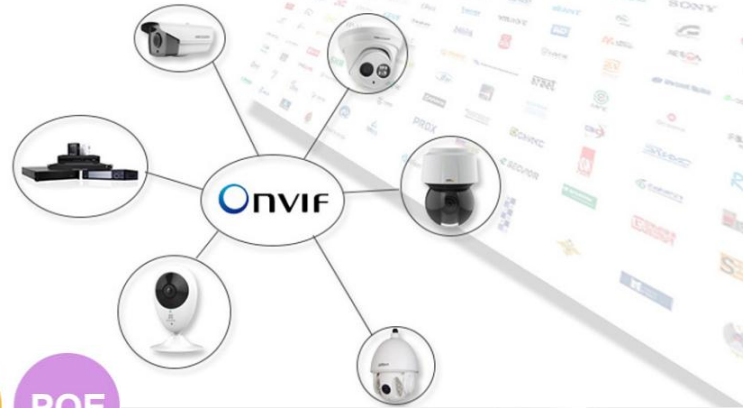

H.265 4-Channel Network Video Recorder

CCTV & Security Specialist