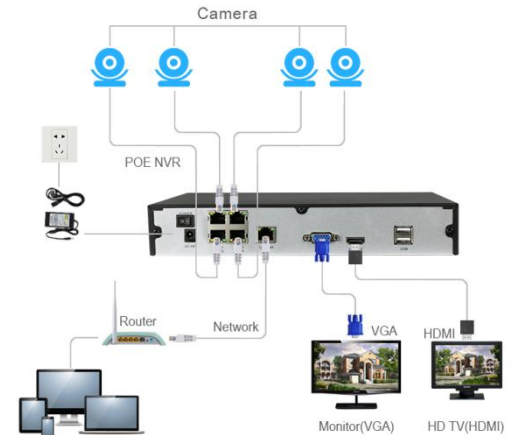

### CLOUD P2P ONE STEP INTO INTERNET

- P2P Cloud tech makes it easier to do remote view.
- No Need for port forwarding, you can simply use Device Serial Number to visit.

CCTV & Security Specialist

<b>Model No.</b>	<b>NVR-5004</b>	<b>NVR-5004P</b>
PoE	None	4 PoE
<b>Video &amp; Audio</b>		
Video System	50Hz/60Hz	
IP Video Input	4 Inputs	
Video Output	1 VGA(up to 1080P) and 1 HDMI(up to 4K) output	
Two-way Audio Line-in	1 Input, RCA (2.0 Vp-p, 1kΩ)	
Audio Output	1 Output, RCA (2.0 Vp-p, 1kΩ)	
<b>Display &amp; Decoding</b>		
Video Format	H.265/H.264	
Max. Input Bandwidth	40Mbps	
Display Resolution	1024*768, 1280*720, 1280*1024, 1440*900, 1920*1080, 1680*1050, 1600*1200, 1900*1200, 2560*1440, 3840*2160 (4K)	
Recording Resolution	8MP / 5MP / 4MP / 3MP / 2MP(1080P) / 1.3MP(960P) / 1MP(720P)	
Peak Decode Performance	1 Channel real-time @ 4K / 5MP 2 Channels real-time @ 4MP 4 Channels real-time @ 2MP	
Recording Mode	Continuous / Manual / Schedule / Motion detection / Sensor Triggered	
HDD Supported	1 SATA HDD, up to 6TB	
<b>Network</b>		
Network Interface	RJ-45 10/100Mbps self-adaptive Ethernet interfaces	
Network Type	Static IP, DHCP, PPPoE	
Onvif Support	Yes, Ver2.6.1	
P2P Support	Yes, scan QR code to connect to NVR via mobile app	
DDNS Support	Yes	
UPnP Support	Yes, support to forward network port automatically	
Cloud Storage Support	Yes, support to save pictures to Dropbox storage	
Mobile App Support	iOS & Android APP: RxCamView, support to live view max. 80 channels	
<b>Playback &amp; Backup</b>		
Local Playback	Max. 4 Channels	
Network Remote Playback	Max. 4 Channels Simultaneously via CMS, IE/Mac Safari or Mobile App	
Playback Mode	Play, Fast Forward (max. 16x), Fast Rewind (max. 16x), Zoom	
Backup Method	USB, Network	
<b>General</b>		
USB	USB 2.0 x2	
e-SATA	Optional	
RS-485 PTZ Control	N/A	
Sensor & Alarm Port	4 inputs / 1 output	
Power Supply	DC 48V	
Power Consumption (w/o HDD)	7W	
Dimension(WxDxH)	300*227*53mm	
Working Environment	-10°C~+55°C / 10%~90%RH	