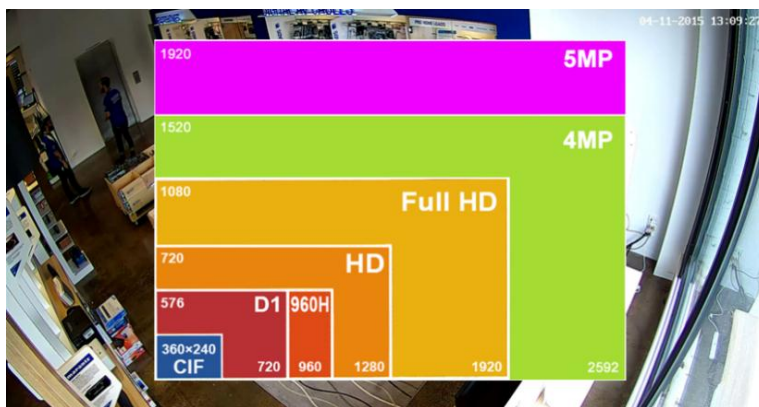

Super AHD 5 Megapixel IR DOME Camera

Deeplet
In Pursuit of Perfection

4 in 1
AHD

5MP
SUPER HD
RESOLUTION

5MP

Night Vision

Waterproof

- 1/3" Sony CMOS Sensor
- 3.6mm Fixed Lens
- 4pcs IR Array Leds
- 4 in 1 (AHD/ TVI/ CVI/ CVBS)

Model	DM-T500 FD
DSP	FH8538
Image Sensor	1/3" Sony IMX326
Effective Pixels	2560 (H) x 1920 (V)
Signal System	PAL/ NTSC
Minimum Illumination	0.01 Lux / F1.2
S/N Ratio	≥ 52dB
Electronic Shutter	1/50~ 1/100,000s, 1/60s~ 1/100,000s
Scanning System	Progressive Scan
Video Output	1 CH Video Output, Support AHD/ CVI/ TVI/ CVBS (4 in 1)
White Balance	Manual/ AWB/ ATW/ Indoor/ Outdoor
Day/ Night	Auto (ICR)/ Color/ Exit/ B/W
Backlight Compensation	OFF/ HSBLC/ BLC
AGC	Auto
NR	2-DNR, 3D-DNR
Motion/ Privacy	ON/ OFF
Lens	3.6mm
IR Leds	4pcs IR Array Leds
IR Distance	20 Meter
Transmission Distance	up to 300m via 75-3 coaxial cable
Waterproof	IP 66
Power Supply	DC 12V ± 10 %
Operating Temperature	-10°C~ 60°C RH 95% Max (no condensation)