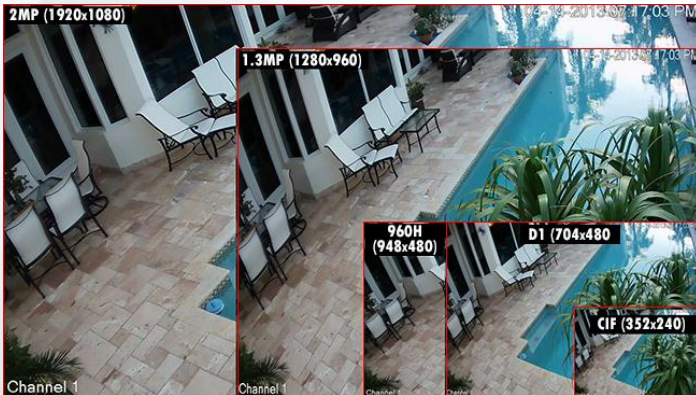

AHD Full HD 1080P IR Dome Camera

CCTV & Security Specialist

Full HD
1080

AHD Analog
High Definition

- 1/3" Sony CMOS Sensor
- 3.6mm Fixed Lens
- 24pcs IR Leds

Model	AHD-T200 FDE
Image Device	1/3" CMOS 2.0 Mega Pixel
Video Output	AHD 1920H (ANALOG)
Scanning System	2:1 INTERLACE
Effective Pixels	1920 x 1080
Electronic Shutter	1/50(1/60) seconds to 1/10,000 seconds
Horizontal	2.0MP
White-balance	Auto white balance (2500°K~9500°K)
Synchronizing System	Internal
Sensitivity	4 LUX IR ON
BLC	Auto
Signal to Noise	More than 48dB AGC off
AGC	Auto
Gamma Correction	0.45
IR Distance	15 Meters
IR LED	24 pcs IR LED
IR Status	Under 10 Lux by CDS auto control
LED Life	More than 10,000 hours
Lens	3.6mm fixed lens
Power Consumption	<5W
Power Supply	12VDC 1000mA
Temperature	- 10 °C ~ 60 °C

Day View

Night View