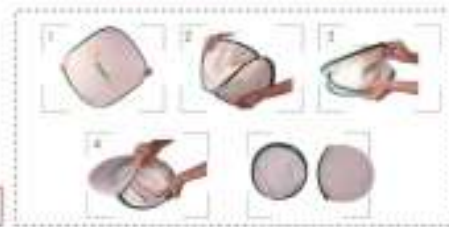

Foldable Sun Shade

Code : SS04
Material : Nylon/Silver Lining/Tyvek
Size : 24"(L) x 26"(H)

Printing Size 50cm(L) x 50cm(H) silkscreen

Side Window Sun Shade

Code : SS01
Material : Nylon / Netting
Size : 17"(L) x 14"(H)

Printing Size 35cm(L) x 30cm(H) silkscreen