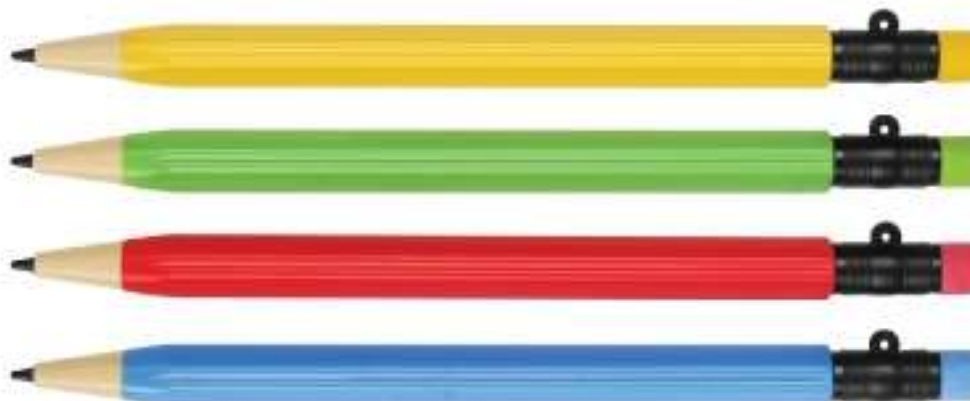

Eco Mechanical Pencil

Code : BG-909

Colour : Yellow, Green, Red, Blue

Packing : Individual OPP Bag

Weight : 5g/pc

Printing Size	8cm(L) x 0.4cm(H)	silkscreen