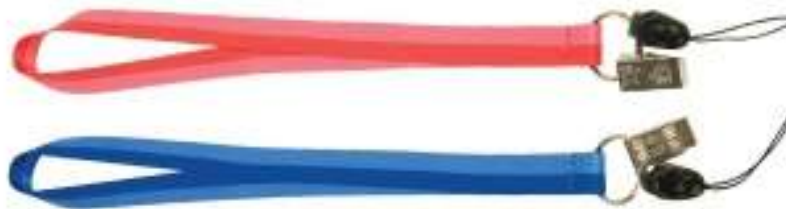

Semi Color Lanyard

Code : LS-102

Size : 44cm(L) x 1.5cm(W)

Material : Polyester

Colour : Red, Blue

Weight : 10g/pc

Printing Size 28mm(L) x 1cm(H) silkscreen