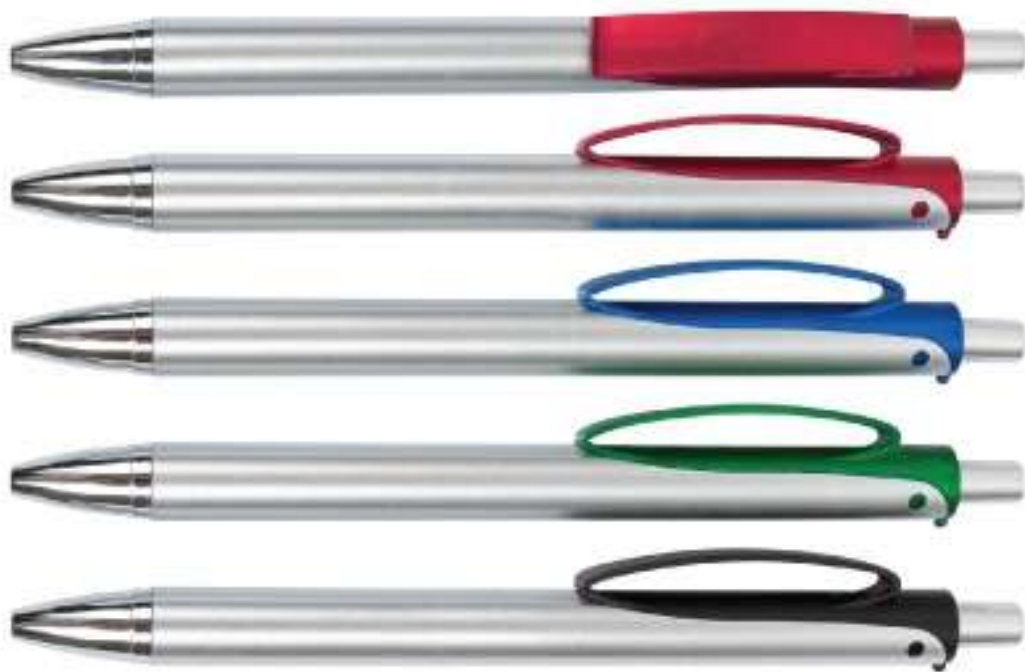

PEN Series ready stock available

Plastic Pen

Code : PS-312
Colour : Red, Blue, Green, Black
Packing : Individual OPP Bag
Weight : 15g/pc

Printing Size	7cm[L] x 0.48cm[H]	silkscreen
	7cm[L] x 0.8cm[H]	pad print