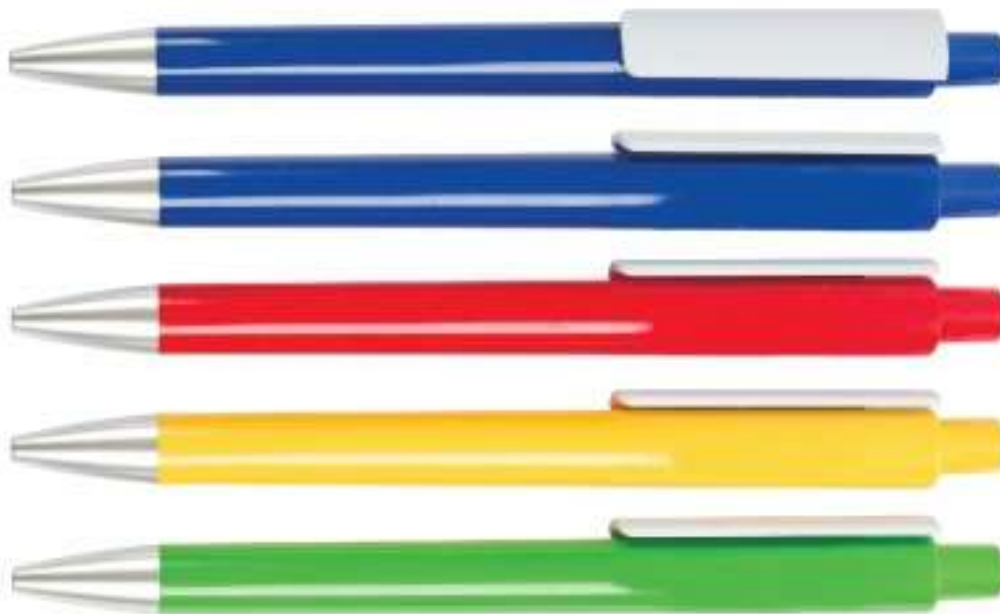

PEN Series ready stock available

Plastic Pen

Code : PS-0071
Colour : Blue, Red, Yellow, Green
Packing : Individual OPP Bag
Weight : 8g/pc

Printing Size	9cm[L] x 0.48cm[H]	silkscreen
	9cm[L] x 0.8cm[H]	pad print.
	3.8cm[L] x 0.8cm[H]	pad print on clip