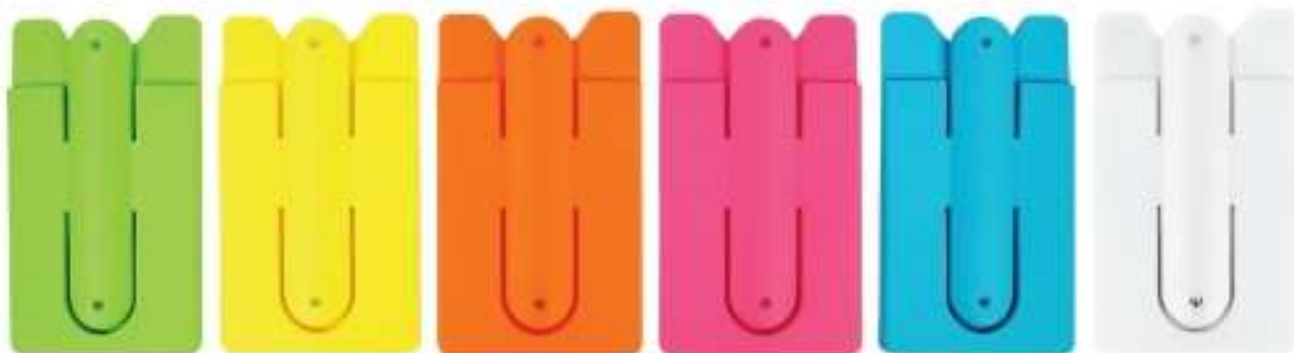

Size : 17cm(L) x 18cm(H)
Colour : Black, Blue, Red
Packing : Individual OPP Bag
Weight : 20g/pc

Printing Size 14cm(L) x 12cm(H) silkscreen