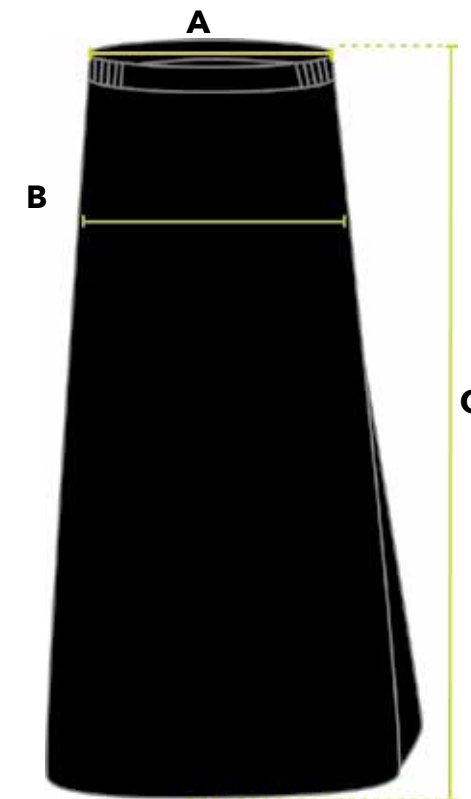

Long Skirt Size Spec (Inch)			
Sizes	Waist (A)	Hip (B)	Skirt Length (C)
2XS	24	34	38
XS	26	37	38
S	28	40	39
M	30	43	39
L	32	46	40
XL	35	49	40
2XL	38	52	41
3XL	42	55	41
4XL	46	58	41
5XL	50	61	41

Simple & Nice

*Products' sizes may vary +/- 5% from the actual product
*Products' colour shown in catalogue may vary from 5-10% from the actual product.