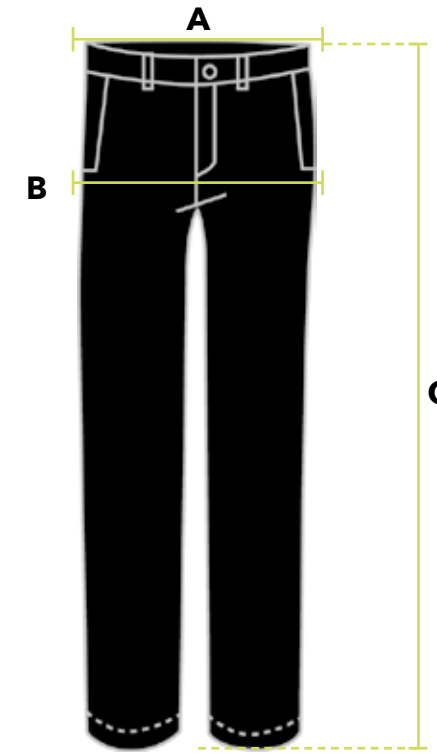

Measurement chart

Slacks pants & Long Skirt size measurement

Slack Pants Size Spec (Inch)		
Sizes Waist (A)	Front Hip (B)	Length (C)
29	20	42
30	20.5	
31	21	
32	21.5	
33	22	
34	22.5	
35	23	
36	23.25	
38	24.25	
40	25.25	
42	26.25	
44	27.25