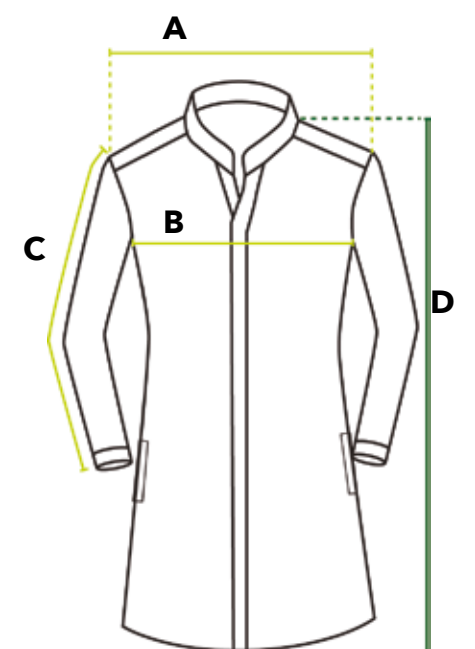

Muslimah Size Spec (Inch)				
Sizes	Shoulder (A)	Bust (B)	Long Sleeve Length (C)	Shirt Length (D)
2XS	13	36	21	32
XS	14	38	21	33
S	15	40	22	34
M	16	42	22	35
L	17	44	23	35
XL	18	46	23	36
2XL	19	48	23	36.5
3XL	19.5	51	23	36.5
4XL	20	54	24	37
5XL	20.5	57	24	37