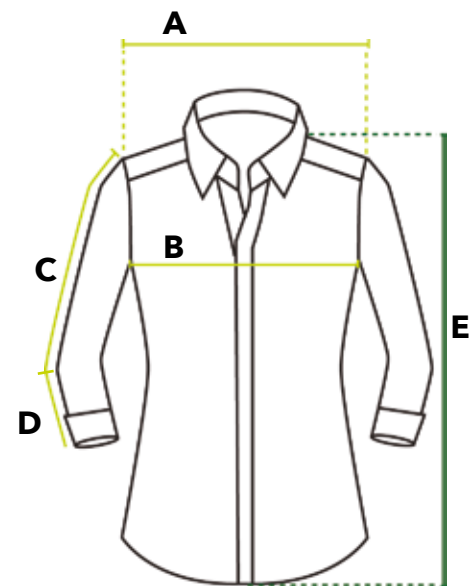

Ladies Size Spec (Inch)					
Sizes	Shoulder (A)	Bust (B)	3/4 Sleeve Length (C)	Long Sleeve Length (D)	Shirt Length (E)
2XS	13	36	16	21	26
XS	14	38	16	21	27
S	15	40	16.5	22	28
M	16	42	17	22	29
L	17	44	17.5	23	29
XL	18	46	18.5	23	30
2XL	19	48	18.5	23	30.5
3XL	19.5	51	19	23	30.5
4XL	20	54	19	24	31
5XL	20.5	57	19	24	31