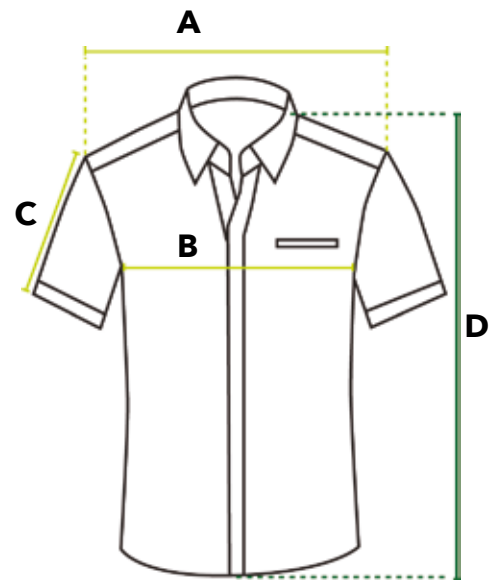

Measurement chart

Corporate Shirt & Corporate Muslimah

Men Size Spec (Inch)				
Sizes	Shoulder (A)	Bust (B)	Sleeve Length (C)	Shirt Length (D)
XS	18	40	9	28
S	18.5	42	10	29
M	19	44	10.5	29.5
L	20	46	11	30.5
XL	21	49	11.5	32
2XL	21.5	52	12	32
3XL	22	55	12	33
4XL	22.5	58	12	33
5XL	23	61	12	33