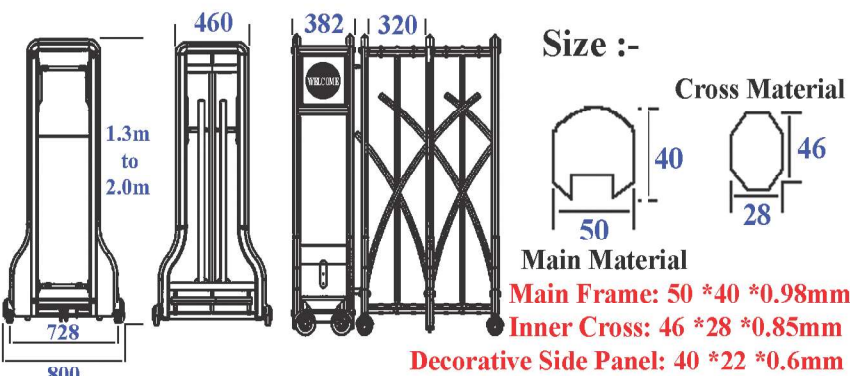

Aluminium Alloy Retractable gate

ijAYA

Model: RTA872TMB01

Material Model: RTA872TMB01(Aluminium Alloy)

Size: 1:0.25+0.45

Cast Aluminium Wheels

www.ctjaya.com