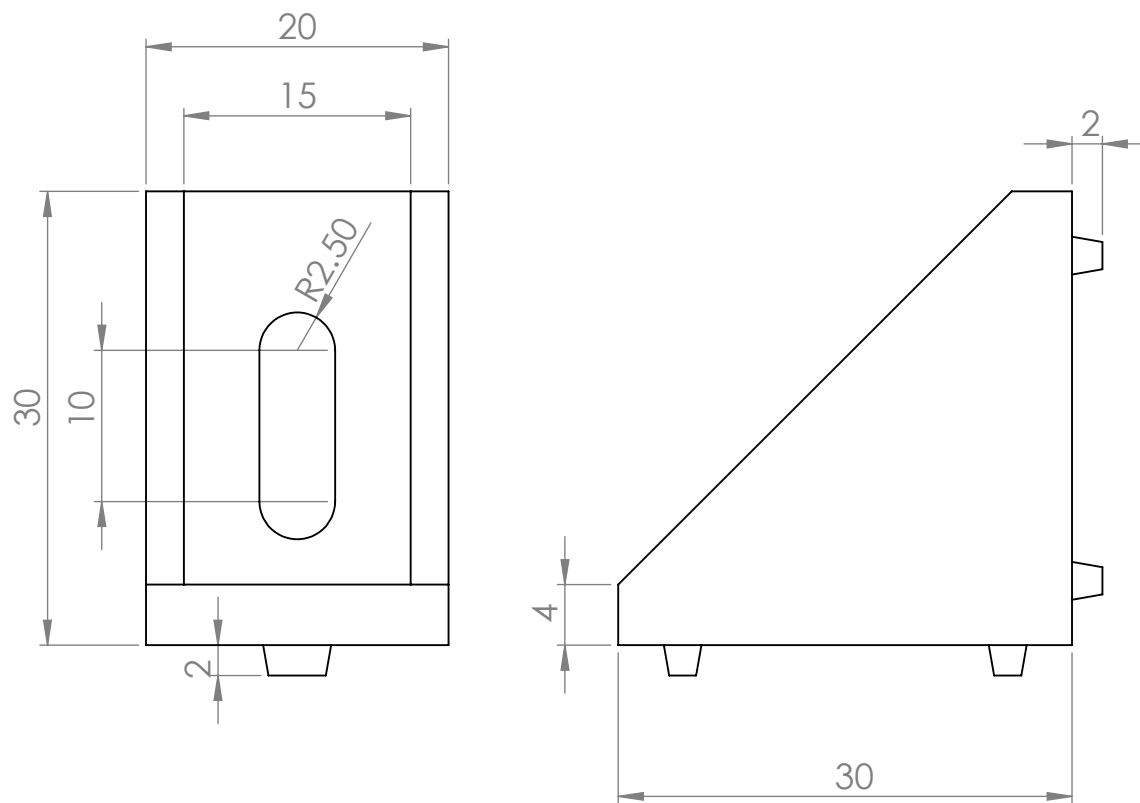

C

B

Scale 2:1

**Model****Material****Treatment****Drawn by**

AL-02

ALU CAST

**WHEELER MECTRADE SDN. BHD.**  
(719740X)

No.7, Jalan Makmur 3, Taman Perindustrian Cemerlang, 81800 Ulu Tiram,  
Johor Bahru, Malaysia