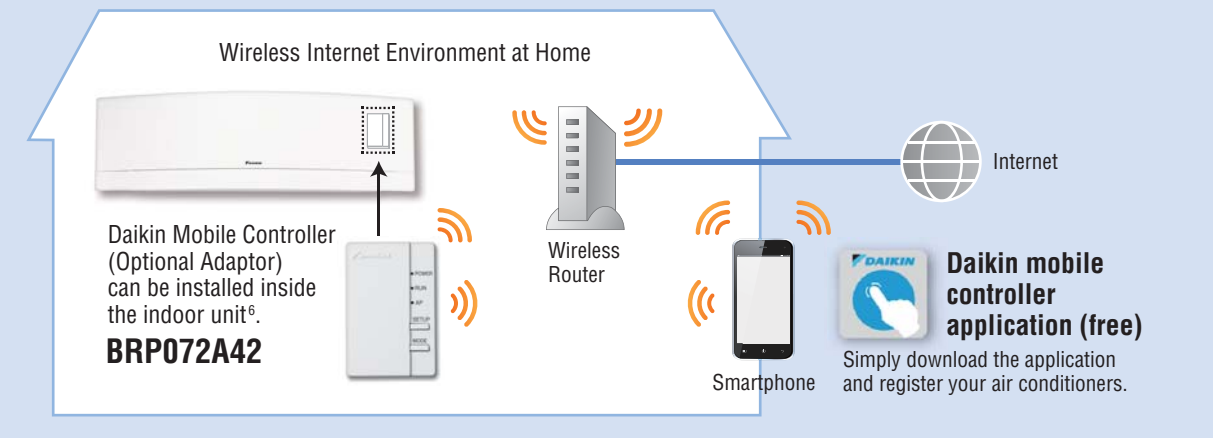

Out of Home Operation

The Daikin mobile controller application takes care of those nagging worries about whether you turned off the air conditioner and ensures a comfortable air conditioned environment is waiting when you return home. Even outside your home, you can easily monitor and adjust points such as the operating status and room temperature or start and stop all units.

Weekly Scheduler

Using Weekly Scheduler, you can set up to four patterns for starting and stopping your air conditioners. Your system will automatically turn on before you wake up or return home and turn off after you go to bed or go out. Separate patterns can also be set for each day of the week.

Function

Start/stop operation

Set operation mode:

- Automatic³
- Cooling
- Heating³
- Fan only
- Dry

Set room temperature

Set fan speed⁴

Set airflow direction⁴

Monitor current room temperature

Monitor current outdoor temperature⁵

Set child-proof lock⁴

Set weekly timer:

- Start/stop operation
- Operation mode
- Room temperature (maximum of four actions per day, 28 actions in total)

System Configuration