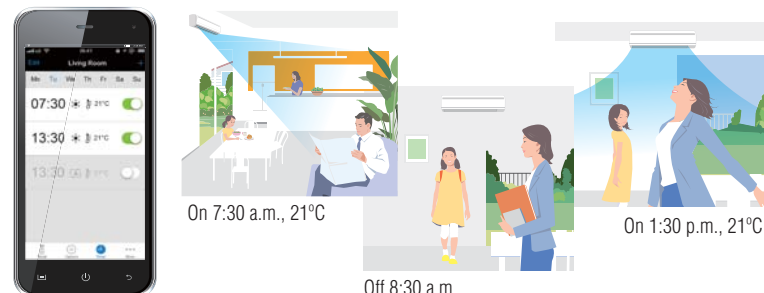

This convenient app gives you full control of core functions such as start/stop, operation mode and set temperature as well as advanced features like weekly scheduling. The app also lets you monitor your system to ensure it is performing as desired.

Setup is extremely easy. After downloading the software, you only need to connect to a private wireless network inside your home or mobile network outside.¹

In-Home Operation

At home, the Daikin mobile controller application turns your smartphone into a centralised remote controller.² It only takes a few easy clicks to check and adjust the temperature in a child's room on the second floor from the living room. You can also start and stop the air conditioner in the living room from your bedroom.

Out of Home Operation

The Daikin mobile controller application takes care of those nagging worries about whether you turned off the air conditioner and ensures a comfortable air conditioned environment is waiting when you return home. Even outside your home, you can easily monitor and adjust points such as the operating status and room temperature or start and stop all units.

Weekly Scheduler

Using Weekly Scheduler, you can set up to four patterns for starting and stopping your air conditioners. Your system will automatically turn on before you wake up or return home and turn off after you go to bed or go out. Separate patterns can also be set for each day of the week.