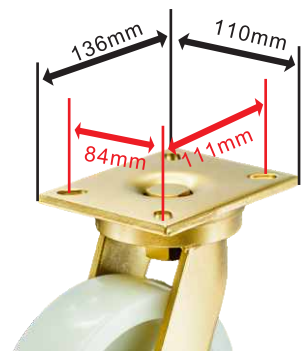

## 超重型尼龙轮

Wheel : Nylon 尼龙  
 Bearing : Double ball bearing 双滚珠轴承

Wheel Diameter		Wheel Width	Total Height	Load Capacity	Bearing	Retail Price RM
inch	mm	mm	mm	kg		
6"	160	50	206	550	ball	
8"	200	50	255	750	ball	

Wheel Diameter		Wheel Width	Total Height	Load Capacity	Bearing	Retail Price RM
inch	mm	mm	mm	kg		
6"	160	50	206	550	ball	
8"	200	50	255	750	ball	

Wheel Diameter		Wheel Width	Total Height	Load Capacity	Bearing	Retail Price RM
inch	mm	mm	mm	kg		
6"	160	50	206	550	ball	
8"	200	50	255	750	ball	

盘位 Plate size —————  
 洞位 Hole Spacing —————