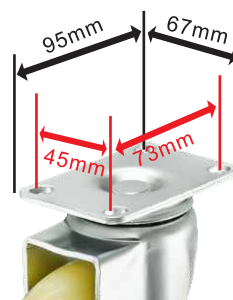

## 中型聚丙烯轮

Wheel : Polypropylene (PP)聚丙烯  
 Bearing : Double ball bearing 双滚珠轴承

Wheel Diameter		Wheel Width	Total Height	Load Capacity	Bearing	Retail Price RM
inch	mm	mm	mm	kg		
3"	75	32	109	90	ball	
4"	100	32	132	100	ball	
5"	125	32	156	110	ball	

Wheel Diameter		Wheel Width	Total Height	Load Capacity	Bearing	Retail Price RM
inch	mm	mm	mm	kg		
3"	75	32	109	90	ball	
4"	100	32	132	100	ball	
5"	125	32	156	110	ball	

Wheel Diameter		Wheel Width	Total Height	Load Capacity	Bearing	Retail Price RM
inch	mm	mm	mm	kg		
3"	75	32	109	90	ball	
4"	100	32	132	100	ball	
5"	125	32	156	110	ball	

Bolt Hole Spec 20MB

US Spec 20MP

EURO Spec 28MP

盘位 Plate size —————  
 洞位 Hole Spacing —————