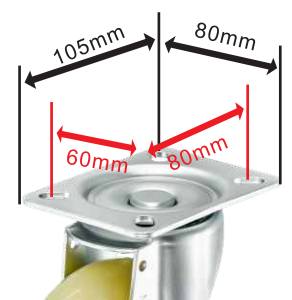

## 中型聚丙烯轮

Wheel : Polypropylene (PP)聚丙烯  
 Bearing : Double ball bearing 双滚珠轴承

Wheel Diameter		Wheel Width	Total Height	Load Capacity	Bearing	Retail Price RM
inch	mm	mm	mm	kg		
3"	75	32	109	90	ball	
4"	100	32	132	100	ball	
5"	125	32	156	110	ball	

Wheel Diameter		Wheel Width	Total Height	Load Capacity	Bearing	Retail Price RM
inch	mm	mm	mm	kg		
3"	75	32	109	90	ball	
4"	100	32	132	100	ball	
5"	125	32	156	110	ball	

Wheel Diameter		Wheel Width	Total Height	Load Capacity	Bearing	Retail Price RM
inch	mm	mm	mm	kg		
3"	75	32	109	90	ball	
4"	100	32	132	100	ball	
5"	125	32	156	110	ball	

Bolt Hole Spec 20MB

US Spec 20MP

EURO Spec 28MP

盘位 Plate size —————  
 洞位 Hole Spacing —————