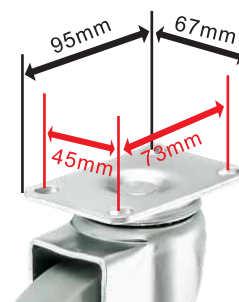

MEDIUM DUTY GREY TPR CASTOR

中型灰色人造胶轮

Wheel : Grey Thermoplastic Rubber 灰色人造胶
 Bearing : Single Ball Bearing 单滚珠轴承

Wheel Diameter		Wheel Width	Total Height	Load Capacity	Bearing	Retail Price RM
inch	mm	mm	mm	kg		
3"	75	32	109	70	ball	
4"	100	32	132	75	ball	
5"	125	32	156	80	ball	

Wheel Diameter		Wheel Width	Total Height	Load Capacity	Bearing	Retail Price RM
inch	mm	mm	mm	kg		
3"	75	32	109	70	ball	
4"	100	32	132	75	ball	
5"	125	32	156	80	ball	

Wheel Diameter		Wheel Width	Total Height	Load Capacity	Bearing	Retail Price RM
inch	mm	mm	mm	kg		
3"	75	32	109	70	ball	
4"	100	32	132	75	ball	
5"	125	32	156	80	ball	

Bolt Hole Spec 20MB

US Spec 20MP

EURO Spec 28MP

盘位 Plate size —————
 洞位 Hole Spacing —————