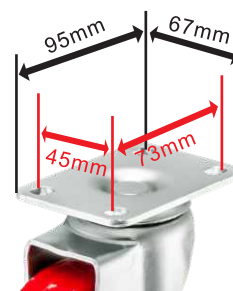

MEDIUM DUTY ROUND SURFACE CAST IRON PU

中型弧面铁芯聚氨酯轮

Wheel : Iron center Polyurethane (round) 铁芯聚氨酯 (弧面)
bearing : Double Ball bearing 双滚珠轴承

Wheel Diameter		Wheel Width	Total Height	Load Capacity	Bearing	Retail Price RM
inch	mm	mm	mm	kg		
3"	75	32	109	130	ball	
4"	100	32	132	150	ball	
5"	125	32	156	180	ball	

Wheel Diameter		Wheel Width	Total Height	Load Capacity	Bearing	Retail Price RM
inch	mm	mm	mm	kg		
3"	75	32	109	130	ball	
4"	100	32	132	150	ball	
5"	125	32	156	180	ball	

Wheel Diameter		Wheel Width	Total Height	Load Capacity	Bearing	Retail Price RM
inch	mm	mm	mm	kg		
3"	75	32	109	130	ball	
4"	100	32	132	150	ball	
5"	125	32	156	180	ball	

Bolt Hole Spec 20MB

US Spec 20MP

EURO Spec 28MP

盘位 Plate size —————
洞位 Hole Spacing —————