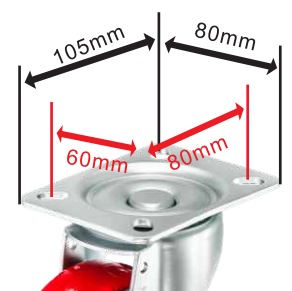

MEDIUM DUTY ROUND SURFACE CAST IRON PU

中型弧面铁芯聚氨酯轮

Wheel : Iron center Polyurethane (round) 铁芯聚氨酯 (弧面)
bearing : Double Ball bearing 双滚珠轴承

Wheel Diameter		Wheel Width	Total Height	Load Capacity	Bearing	Retail Price RM
inch	mm	mm	mm	kg		
3"	75	32	109	130	ball	
4"	100	32	132	150	ball	
5"	125	32	156	180	ball	

Wheel Diameter		Wheel Width	Total Height	Load Capacity	Bearing	Retail Price RM
inch	mm	mm	mm	kg		
3"	75	32	109	130	ball	
4"	100	32	132	150	ball	
5"	125	32	156	180	ball	

Wheel Diameter		Wheel Width	Total Height	Load Capacity	Bearing	Retail Price RM
inch	mm	mm	mm	kg		
3"	75	32	109	130	ball	
4"	100	32	132	150	ball	
5"	125	32	156	180	ball	

Bolt Hole Spec 20MB

US Spec 20MP

EURO Spec 28MP

盘位 Plate size —————
洞位 Hole Spacing —————