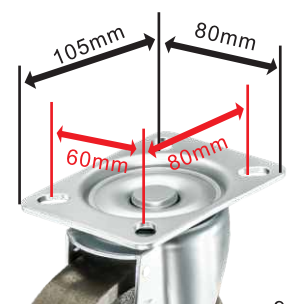

MEDIUM DUTY CAST IRON CASTOR

中型铸铁轮

Wheel : Cast Iron 铸铁
 Bearing : Roller bearing 滚柱轴承

Wheel Diameter		Wheel Width	Total Height	Load Capacity	Bearing	Retail Price RM
inch	mm	mm	mm	kg		
3"	75	32	109	130	roller	
4"	100	32	132	150	roller	
5"	125	32	156	180	roller	

Wheel Diameter		Wheel Width	Total Height	Load Capacity	Bearing	Retail Price RM
inch	mm	mm	mm	kg		
3"	75	32	109	130	roller	
4"	100	32	132	150	roller	
5"	125	32	156	180	roller	

Wheel Diameter		Wheel Width	Total Height	Load Capacity	Bearing	Retail Price RM
inch	mm	mm	mm	kg		
3"	75	32	109	130	roller	
4"	100	32	132	150	roller	
5"	125	32	156	180	roller	

Bolt Hole Spec 20MB

US Spec 20MP

EURO Spec 28MP

盘位 Plate size —————
 洞位 Hole Spacing —————