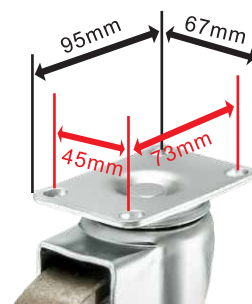

MEDIUM DUTY CAST IRON CASTOR

中型铸铁轮

Wheel : Cast Iron 铸铁
 Bearing : Roller bearing 滚柱轴承

Wheel Diameter		Wheel Width	Total Height	Load Capacity	Bearing	Retail Price RM
inch	mm	mm	mm	kg		
3"	75	32	109	130	roller	
4"	100	32	132	150	roller	
5"	125	32	156	180	roller	

Wheel Diameter		Wheel Width	Total Height	Load Capacity	Bearing	Retail Price RM
inch	mm	mm	mm	kg		
3"	75	32	109	130	roller	
4"	100	32	132	150	roller	
5"	125	32	156	180	roller	

Wheel Diameter		Wheel Width	Total Height	Load Capacity	Bearing	Retail Price RM
inch	mm	mm	mm	kg		
3"	75	32	109	130	roller	
4"	100	32	132	150	roller	
5"	125	32	156	180	roller	

Bolt Hole Spec 20MB

US Spec 20MP

EURO Spec 28MP

盘位 Plate size —————
 洞位 Hole Spacing —————