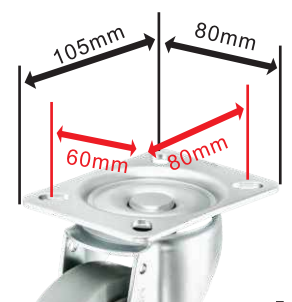

MEDIUM DUTY GREY CONDUCTIVE CASTOR

中型灰胶导电轮

Wheel : Grey Conductive Rubber 灰色导电胶
 Bearing : Single Ball Bearing 单滚珠轴承

Wheel Diameter		Wheel Width	Total Height	Load Capacity	Bearing	Retail Price RM
inch	mm	mm	mm	kg		
3"	75	32	109	70	ball	
4"	100	32	132	80	ball	
5"	125	32	156	100	ball	

Wheel Diameter		Wheel Width	Total Height	Load Capacity	Bearing	Retail Price RM
inch	mm	mm	mm	kg		
3"	75	32	109	70	ball	
4"	100	32	132	80	ball	
5"	125	32	156	100	ball	

Wheel Diameter		Wheel Width	Total Height	Load Capacity	Bearing	Retail Price RM
inch	mm	mm	mm	kg		
3"	75	32	109	70	ball	
4"	100	32	132	80	ball	
5"	125	32	156	100	ball	

Bolt Hole Spec 20MB

US Spec 20MP

EURO Spec 28MP

盘位 Plate size —————
 洞位 Hole Spacing —————