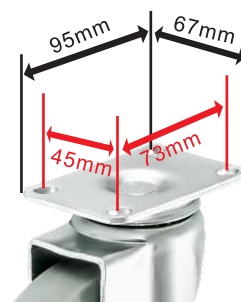

MEDIUM DUTY GREY CONDUCTIVE CASTOR

中型灰胶导电轮

Wheel : Grey Conductive Rubber 灰色导电胶
 Bearing : Single Ball Bearing 单滚珠轴承

Wheel Diameter		Wheel Width	Total Height	Load Capacity	Bearing	Retail Price RM
inch	mm	mm	mm	kg		
3"	75	32	109	70	ball	
4"	100	32	132	80	ball	
5"	125	32	156	100	ball	

Wheel Diameter		Wheel Width	Total Height	Load Capacity	Bearing	Retail Price RM
inch	mm	mm	mm	kg		
3"	75	32	109	70	ball	
4"	100	32	132	80	ball	
5"	125	32	156	100	ball	

Wheel Diameter		Wheel Width	Total Height	Load Capacity	Bearing	Retail Price RM
inch	mm	mm	mm	kg		
3"	75	32	109	70	ball	
4"	100	32	132	80	ball	
5"	125	32	156	100	ball	

Bolt Hole Spec 20MB

US Spec 20MP

EURO Spec 28MP

盘位 Plate size —————
 洞位 Hole Spacing —————