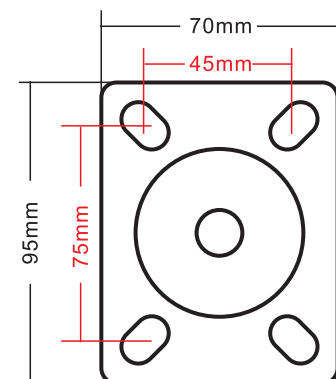

MEDIUM DUTY ABSORBER CASTOR

中型减震轮

Wheel : Grey Thermoplastic Rubber 灰色人造胶
 Bearing : Single Ball Bearing 单滚珠轴承

Wheel Diameter		Wheel Width	Total Height	Load Capacity	Bearing	Retail Price RM
inch	mm	mm	mm	kg		
3"	75	32	113	70	ball	
4"	100	32	137	90	ball	
5"	125	32	163	110	ball	

Wheel Diameter		Wheel Width	Total Height	Load Capacity	Bearing	Retail Price RM
inch	mm	mm	mm	kg		
3"	75	32	113	70	ball	
4"	100	32	137	90	ball	
5"	125	32	163	110	ball	

Wheel Diameter		Wheel Width	Total Height	Load Capacity	Bearing	Retail Price RM
inch	mm	mm	mm	kg		
3"	75	32	113	70	ball	
4"	100	32	137	90	ball	
5"	125	32	163	110	ball	

盘位 Plate size _____
 洞位 Hole Spacing _____