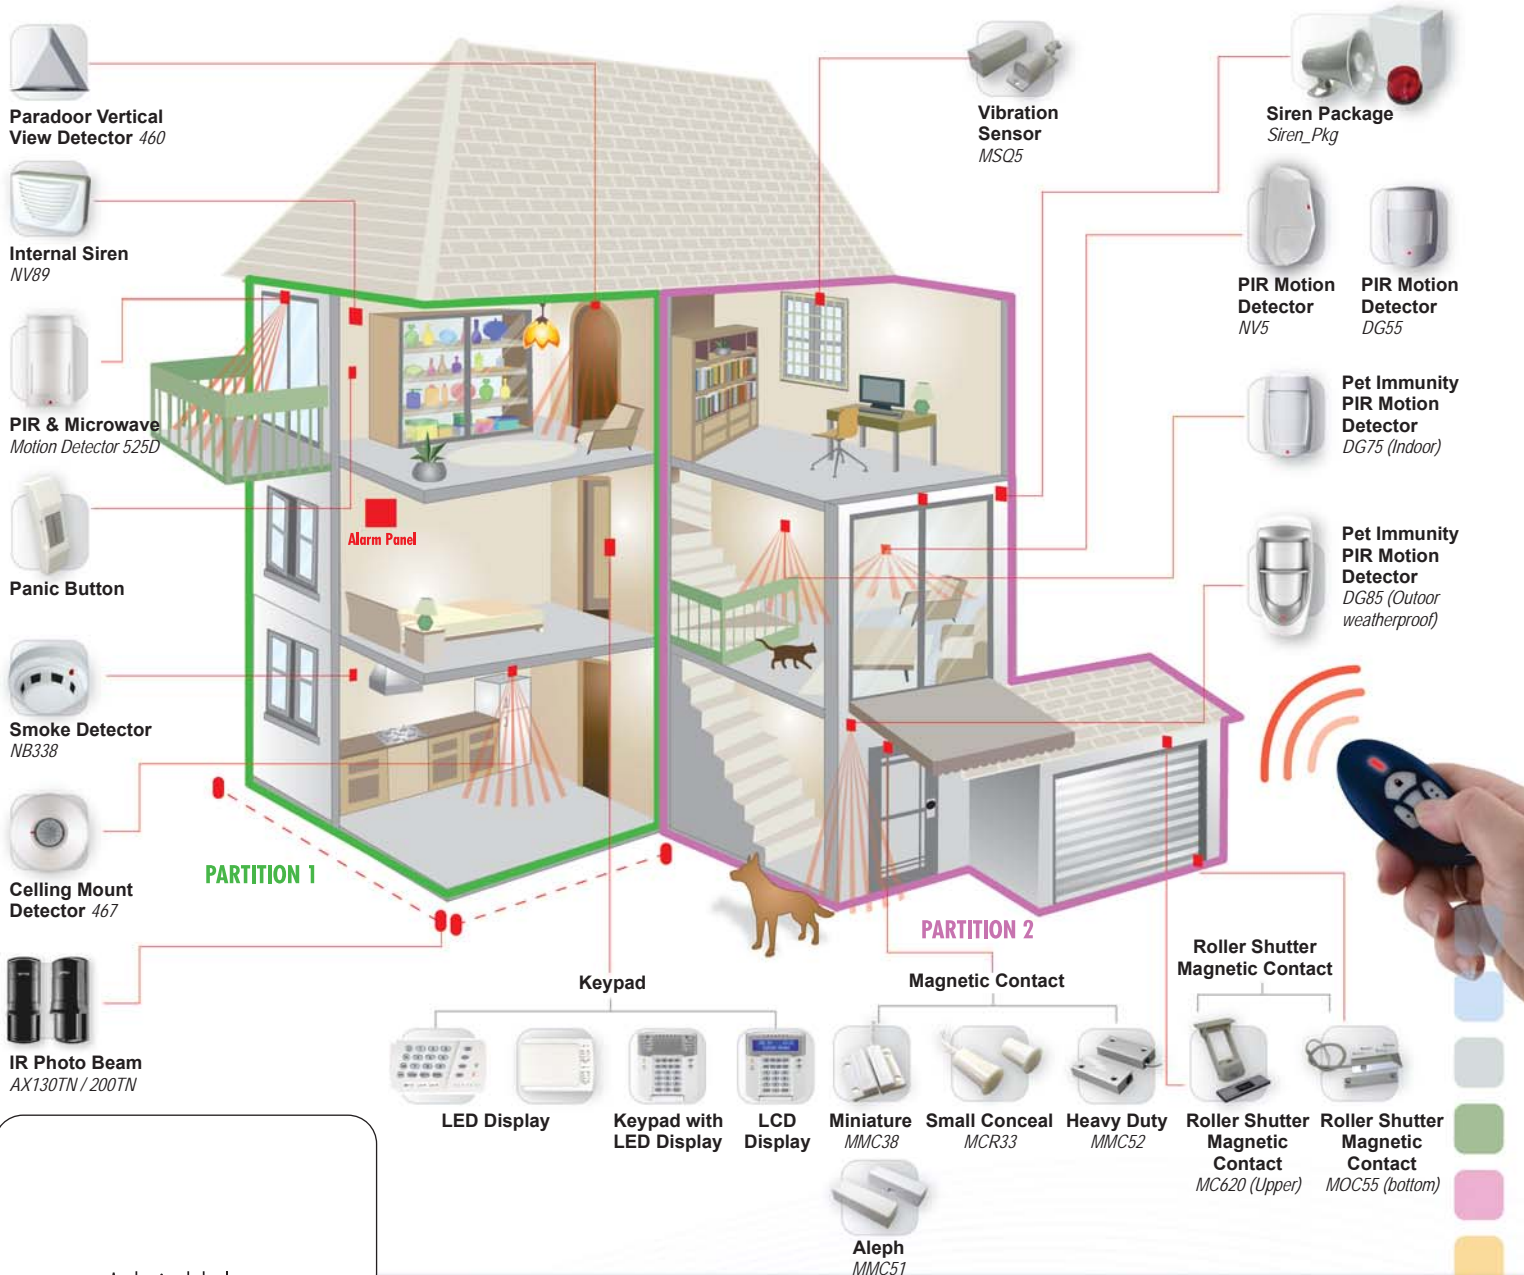

## When protection is all that matters....

- 
**TWICE THE SECURITY**  
 Paradox can secure two separate areas with one single system. This means your kitchen can be disarmed for maid to do their chores while all other areas in your home remained armed. System can automatically arm your personal office so that only you can access it.
- 
**ALARM THAT TALK**  
 Voice module will call up to 5 phone numbers to tell you which alarm zone triggered. System will also guide you by voice to arm and disarm your system, turn on lights and check system status. GSM module can send out SMS to notify alarm event. You can also arm/disarm alarm using SMS.
- 
**GO INTERNET**  
 Internet module will send out email to you in the event of alarm. You can check current alarm status and control your alarm from a web browser anywhere in the world.
- 
**MINIMA FALSE ALARM**  
 Paradox patented technology such as Intellizones, zone sensitivity, Auto-pulse signal processing, Automatic-Temperature compensation and Pet-Immunity worked hand-in-hand to keep false alarm to the very minimum.
- 
**EASY, FLEXIBLE AND STYLISH**  
 ONE-TOUCH arms the system with just ONE button. Flexible 3 protection level when you are away, stay inside or sleeping at home. Stylish contemporary design of keypad to suit modern lifestyle.

## DIGIPLX EVO

Digiplex Evo is expandable to 192 zones. Highest level  
of protection with advance security features

EVO192 8 zone panel

K641+

NEWARE software  
- Programming setting  
- Live monitoring  
- Reporting

PGM expander

Zone expander

## ACCESSORIES

Sense of security is...

Wake up every morning feeling secured...

Authorised dealer

Paradox protects you with style ...

Product specification is subject to change without further notice. Only Paradox alarm panel, keypad, PIR sensor, communication module are imported from Canada