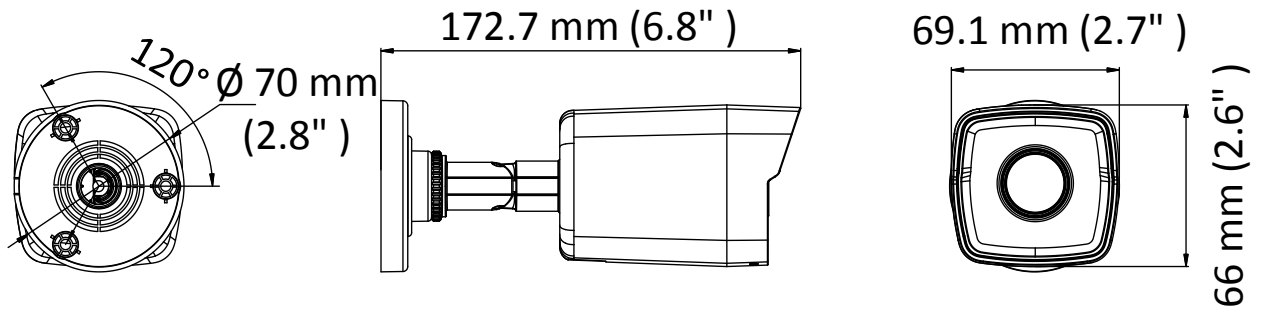

Dimension

Accessory

Distributed by

HIKVISION

Headquarters

No.555 Qianmo Road, Binjiang District,
Hangzhou 310051, China
T +86-571-8807-5998
overseasbusiness@hikvision.com

Hikvision USA
T +1-909-895-0400
sales.usa@hikvision.com

Hikvision Italy
T +39-0438-6902
info.it@hikvision.com

Hikvision Singapore
T +65-6684-4718
sg@hikvision.com

Hikvision Africa
T +27 (10) 0351172
sale.africa@hikvision.com

Hikvision Europe
T +31-23-55-42-770
info.eu@hikvision.com

Hikvision France
T +33(0)1-85-330-450
info.fr@hikvision.com

Hikvision Oceania
T +61-2-8599-4233
salesau@hikvision.com

Hikvision Hong Kong
T +852-2151-1761

Hikvision Middle East
T +971-4-8816086
salesme@hikvision.com

Hikvision Spain
T +34-91-737-16-55
info.es@hikvision.com

Hikvision Canada
T +1-909-895-0400
sales.usa@hikvision.com

Hikvision Russia
T +7-495-669-67-99
saleru@hikvision.com

Hikvision Poland
T +48-22-460-01-50
potand@hikvision.com

Hikvision Korea
T +82-31-731-8841
sales.korea@hikvision.com

Hikvision India
T +91-22-28469900
sales@pramahikvision.com

Hikvision UK
T +01628-902140
support.uk@hikvision.com

Hikvision Brazil
T +55 11 3318-0050
Latam.support@hikvision.com